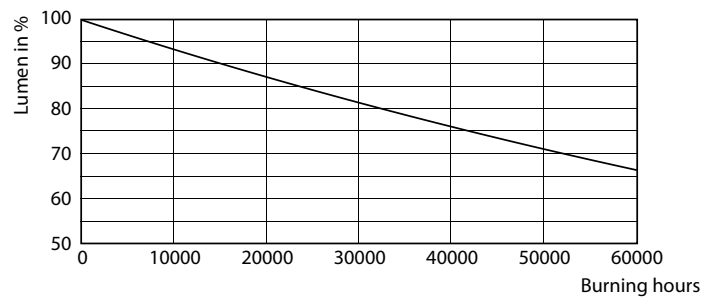

Måttskiss

Product	D	C
MAS LEDBulbND7.3-100W E27 830 A60 CL GUE	60 mm	104 mm

MASTER UltraEfficient LED bulb

Fotometriska data

Light Distribution Diagram - MAS LEDBulbND7.3-100W E27 830 A60 CL GUE

General uniform lighting - MAS LEDBulbND7.3-100W E27 830 A60 CL GUE

Spectral Power Distribution Colour - MAS LEDBulbND7.3-100W E27 830 A60 CL GUE

Livslängd

Life Expectancy Diagram

Lumen Maintenance Diagram - MAS LEDBulbND7.3-100W E27 830 A60 CL GUE

MASTER UltraEfficient LED bulb