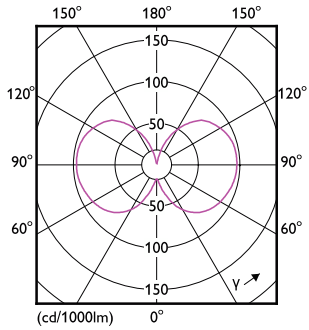

Måttskiss

Product	D	C
MAS LEDBulbND7.3-100W E27 830 A60 CL GUE	60 mm	104 mm

MASTER UltraEfficient LED bulb

Fotometriska data

Light Distribution Diagram - MAS LEDBulbND7.3-100W E27 830 A60 CL GUE

General uniform lighting - MAS LEDBulbND7.3-100W E27 830 A60 CL GUE