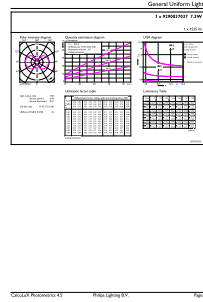

Måttskiss

Product	D	C
MAS LEDBulbND7.3-100W E27 830 A60 CL GUE	60 mm	104 mm

MASTER UltraEfficient LED bulb

Fotometriska data

Light Distribution Diagram - MAS LEDBulbND7.3-100W E27 830 A60 CL GUE

General uniform lighting - MAS LEDBulbND7.3-100W E27 830 A60 CL GUE