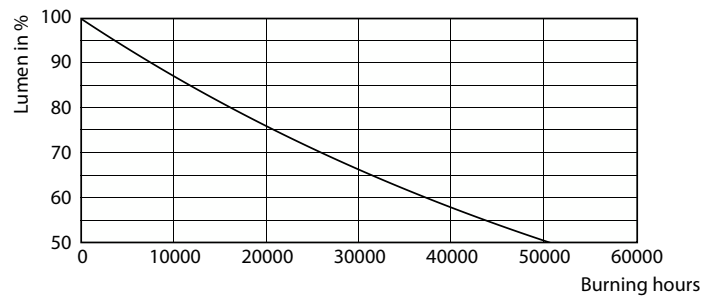

CorePro - LED HID SON-T

Fotometriska data

Livslängd