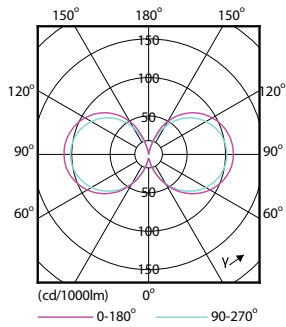

Light Distribution Diagram - TForce Core LED road 17W 727 E27 MV