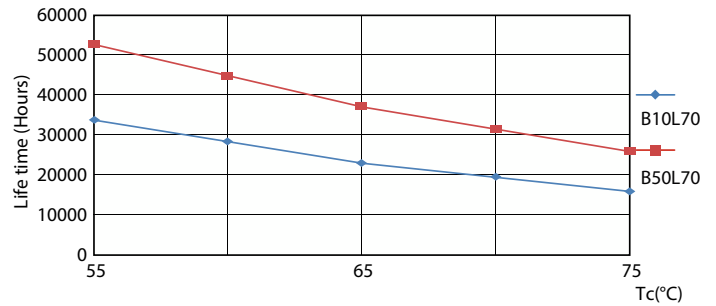

FailureRate

LifetimeVsTc