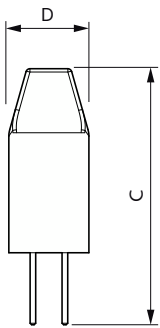

Plano de dimensiones

Product	D	C
CorePro LEDcapsuleLV 1-10W G4 827micro	10 mm	30 mm

Datos fotométricos

General uniform lighting - CorePro LEDcapsuleLV 1-10W G4 827micro

Spectral Power Distribution Colour - CorePro LEDcapsuleLV 1-10W G4 827micro