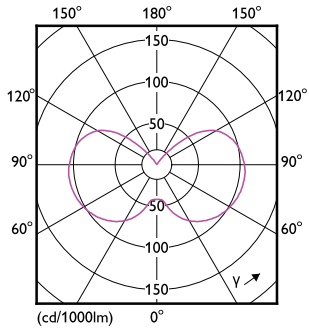

CorePro cápsula LED 12V

Datos fotométricos

Light Distribution Diagram - CorePro LEDcapsuleLV 1-10W G4 827micro