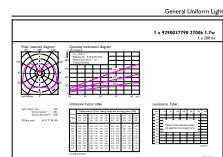

Photometric data

Light Distribution Diagram - CorePro LEDcapsuleLV 1.7-20W G4micro 827

General uniform lighting - CorePro LEDcapsuleLV 1.7-20W G4micro 827