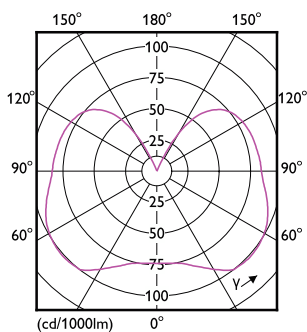

Photometric data

Light Distribution Diagram - CorePro LEDcapsuleLV 1.7-20W G4micro 827

General uniform lighting - CorePro LEDcapsuleLV 1.7-20W G4micro 827