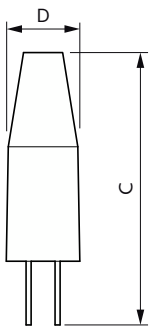

CorePro LED capsule LV

Temperature	
T-Case maximum (nom.)	60 °C
Controls and Dimming	
Dimmable	No
Mechanical and Housing	
Lamp Finish	Clear
Bulb material	Clear plastic
Bulb shape	Capsule
Net Weight (Piece)	0.002 kg
Approval and Application	
Energy Efficiency Class	F
Suitable for accent lighting	No
Energy consumption kWh/1,000 hours	2 kWh
EPREL Registration Number	1879160
CE mark	Yes
EU RoHS compliant	Yes
EyeComfort	Yes
Flickering value (PstLM)	1

Stroboscopic effect	0.4
Ambient temperature range	-20 to +45 °C

Application Conditions	
Can it be used in closed luminaires	No
Wireless Technology	Not applicable

Product Data	
Order product name	CorePro LEDcapsuleLV 1.7-20W G4micro 827
Full product name	CorePro LEDcapsuleLV 1.7-20W G4micro 827
Full EOC	872016930047700
Order code	929003779002
Material no. (12 NC)	929003779002
Numerator – quantity per pack	1
EAN/UPC – Product/Case	8720169300477
Numerator – packs per outer box	12
EAN/UPC - Case	8720169300484

Dimensional drawing

Product	D	C
CorePro LEDcapsuleLV 1.7-20W G4micro 827	9.5 mm	37.5 mm