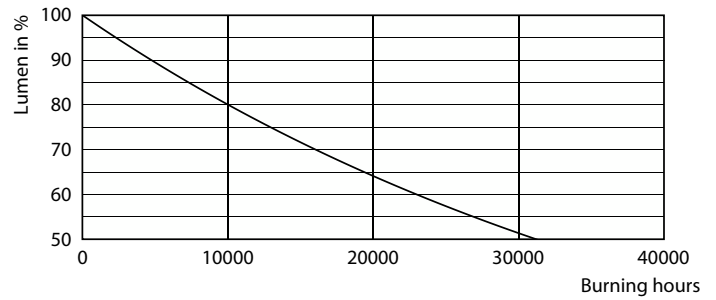

Product data

General Information	
Cap base	G4
Nominal lifetime	15,000 h
Switching Cycle	50,000
Lighting Technology	LEDspot
Flux measurement reference	Sphere
Warranty period	2 years
Light Technical	
Colour Code	827 [CCT of 2700K]
Beam angle (nom.)	300 degree(s)
Luminous Flux	200 lm
Colour designation	Warm White (WW)
Correlated Colour Temperature (Nom)	2700 K
Luminous efficacy (rated) (nom.)	117 lm/W

General uniform lighting - CorePro LEDcapsuleLV 1.7-20W G4micro 827

CorePro LED capsule LV

Photometric data

Spectral Power Distribution Colour - CorePro LEDcapsuleLV 1.7-20W
G4micro 827

Lifetime

Life Expectancy Diagram