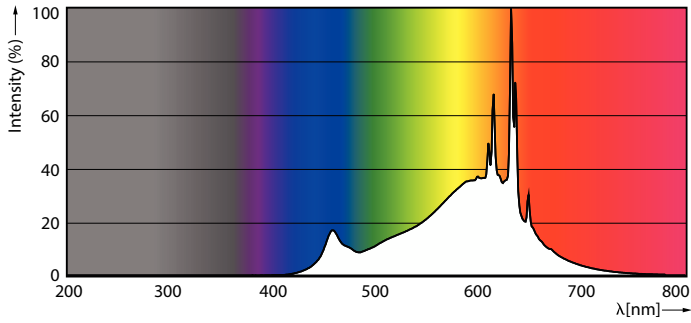

CorePro LED capsule LV

Photometric data

Spectral Power Distribution Colour - CorePro LEDcapsuleLV 1.7-20W
G4micro 827