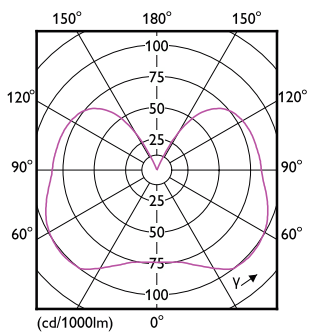

Fotometriska data

Light Distribution Diagram - CorePro LEDcapsuleLV 1.7-20W G4micro 827

General uniform lighting - CorePro LEDcapsuleLV 1.7-20W G4micro 827