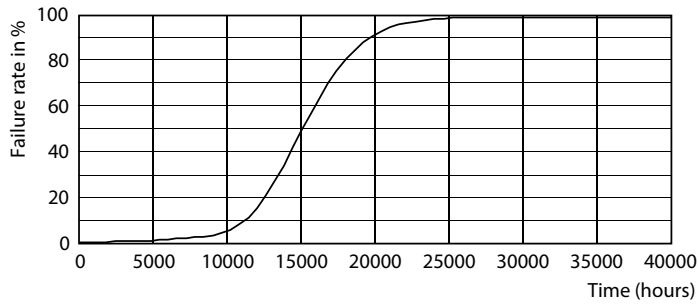

Lifetime

Life Expectancy Diagram