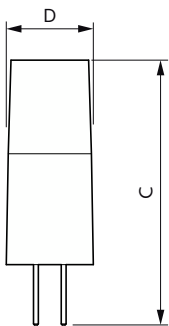

Product data

General Information	
Cap base	G4
Nominal lifetime	15,000 h
Switching Cycle	50,000
Lighting Technology	LEDspot
Flux measurement reference	Sphere
Warranty period	2 years
Light Technical	
Colour Code	827 [CCT of 2700K]
Beam angle (nom.)	300 degree(s)
Luminous Flux	300 lm
Colour designation	Warm White (WW)
Correlated Colour Temperature (Nom)	2700 K
Luminous efficacy (rated) (nom.)	125 lm/W

Dimensional drawing

Product	D	C
CorePro LEDcapsuleLV 2.4-28W G4micro 827	12 mm	38 mm

Photometric data

General uniform lighting - CorePro LEDcapsuleLV 2.4-28W G4micro 827

Spectral Power Distribution Colour - CorePro LEDcapsuleLV 2.4-28W G4micro 827