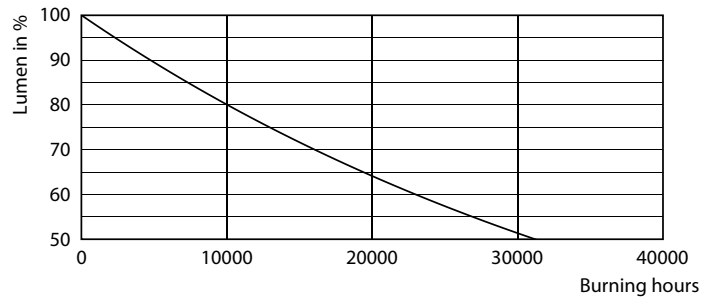

Product data

General Information	
Cap base	G4
Nominal lifetime	15,000 h
Switching Cycle	50,000
Lighting Technology	LEDspot
Flux measurement reference	Sphere
Warranty period	2 years
Light Technical	
Colour Code	827 [CCT of 2700K]
Beam angle (nom.)	300 degree(s)
Luminous Flux	300 lm
Colour designation	Warm White (WW)
Correlated Colour Temperature (Nom)	2700 K
Luminous efficacy (rated) (nom.)	125 lm/W

Colour consistency	<6
Colour rendering index (CRI)	80
LLMF at end of nominal lifetime (nom.)	70 %
Photobiological safety according to EN 62471	RGO
Operating and Electrical	
Input frequency	- Hz
Power Consumption	2.4 W
Lamp current (nom.)	315 mA
Wattage equivalent	28 W
Starting time (nom.)	0.5 s
Warm-up time to 60% light	0.5 s
Power Factor (Fraction)	0.5
Voltage (nom.)	ac electronic 12 V

CorePro LED capsule LV

Photometric data

Light Distribution Diagram - CorePro LEDcapsuleLV 2.4-28W G4micro 827

Lifetime

Life Expectancy Diagram

Lumen Maintenance Diagram - CorePro LEDcapsuleLV 2.4-28W G4micro 827