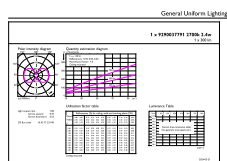

Product data

General Information	
Cap base	G4
Nominal lifetime	15,000 h
Switching Cycle	50,000
Lighting Technology	LEDspot
Flux measurement reference	Sphere
Warranty period	2 years
Light Technical	
Colour Code	827 [CCT of 2700K]
Beam angle (nom.)	300 degree(s)
Luminous Flux	300 lm
Colour designation	Warm White (WW)
Correlated Colour Temperature (Nom)	2700 K
Luminous efficacy (rated) (nom.)	125 lm/W

Colour consistency	<6
Colour rendering index (CRI)	80
LLMF at end of nominal lifetime (nom.)	70 %
Photobiological safety according to EN 62471	RGO
Operating and Electrical	
Input frequency	- Hz
Power Consumption	2.4 W
Lamp current (nom.)	315 mA
Wattage equivalent	28 W
Starting time (nom.)	0.5 s
Warm-up time to 60% light	0.5 s
Power Factor (Fraction)	0.5
Voltage (nom.)	ac electronic 12 V

Dimensional drawing

Product	D	C
CorePro LEDcapsuleLV 2.4-28W G4micro 827	12 mm	38 mm

Photometric data

General uniform lighting - CorePro LEDcapsuleLV 2.4-28W G4micro 827

Spectral Power Distribution Colour - CorePro LEDcapsuleLV 2.4-28W G4micro 827