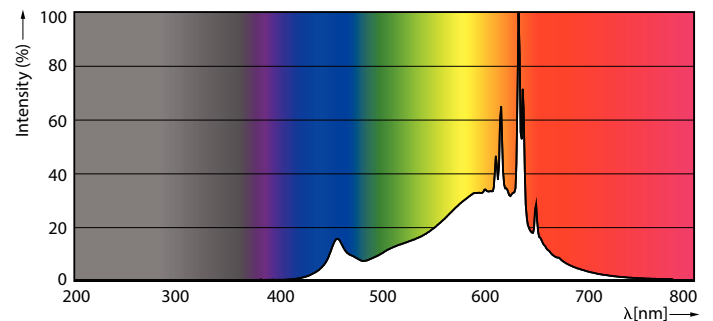

General uniform lighting - CorePro LEDcapsuleLV 2.4-28W G4micro 827

Spectral Power Distribution Colour - CorePro LEDcapsuleLV 2.4-28W G4micro 827