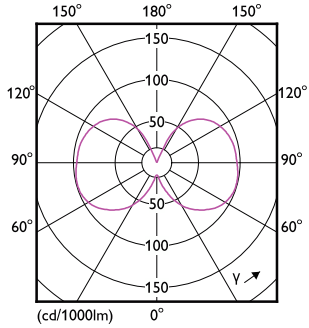

Product data

General Information	
Cap base	G4
Nominal lifetime	15,000 h
Switching Cycle	50,000
Lighting Technology	LEDspot
Flux measurement reference	Sphere
Warranty period	2 years
Light Technical	
Colour Code	827 [CCT of 2700K]
Beam angle (nom.)	300 degree(s)
Luminous Flux	300 lm
Colour designation	Warm White (WW)
Correlated Colour Temperature (Nom)	2700 K
Luminous efficacy (rated) (nom.)	125 lm/W

Stroboscopic effect	0.4
Ambient temperature range	-20 to +45 °C
Application Conditions	
Can it be used in closed luminaires	No
Wireless Technology	Not applicable
Product Data	
Order product name	CorePro LEDcapsuleLV 2.4-28W G4micro 827
Full product name	CorePro LEDcapsuleLV 2.4-28W G4micro 827
Full EOC	872016930051400
Order code	929003779102
Material no. (12 NC)	929003779102
Numerator – quantity per pack	1
EAN/UPC – Product/Case	8720169300514
Numerator – packs per outer box	12
EAN/UPC - Case	8720169300521

Dimensional drawing

Product	D	C
CorePro LEDcapsuleLV 2.4-28W G4micro 827	12 mm	38 mm

Photometric data

General uniform lighting - CorePro LEDcapsuleLV 2.4-28W G4micro 827

Spectral Power Distribution Colour - CorePro LEDcapsuleLV 2.4-28W G4micro 827

CorePro LED capsule LV

Photometric data

Light Distribution Diagram - CorePro LEDcapsuleLV 2.4-28W G4micro 827

Lifetime

Life Expectancy Diagram

Lumen Maintenance Diagram - CorePro LEDcapsuleLV 2.4-28W G4micro 827