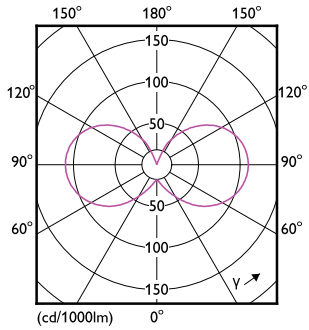

CorePro LEDcapsule LV

Fotometriska data

Light Distribution Diagram - CorePro LEDcapsuleLV 2.1-20W G4 827 D