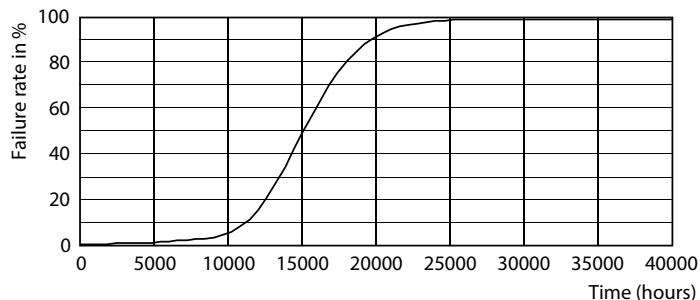

Livslängd

Life Expectancy Diagram