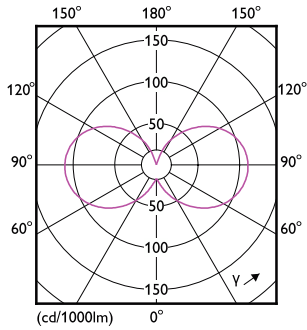

CorePro LEDcapsule MV

Fotometriska data

Light Distribution Diagram - CorePro LEDcapsule 1.9-25W ND G9 827