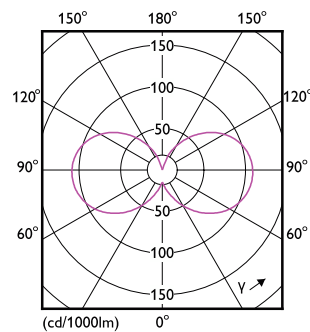

Måttskiss

Product	D	C
CorePro LEDcapsule 1.9-25W ND G9 830	14 mm	43 mm

Fotometriska data

General uniform lighting - CorePro LEDcapsule 1.9-25W ND G9 830

Light Distribution Diagram - CorePro LEDcapsule 1.9-25W ND G9 830