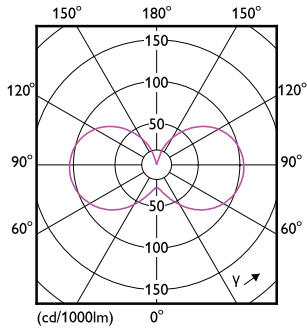

CorePro LEDcapsule MV

Fotometriska data

Light Distribution Diagram - CorePro LEDcapsule 3.7-40W ND G9 827