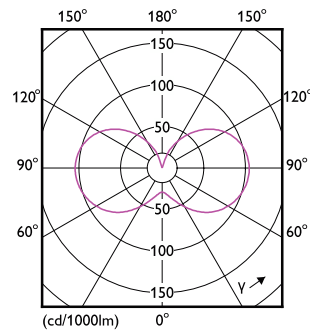

Light Distribution Diagram - CorePro LEDcapsule 3.7-40W ND G9 830