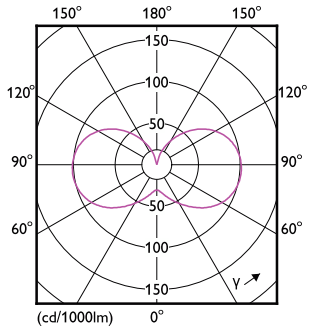

CorePro LEDcapsule MV

Fotometriska data

Light Distribution Diagram - CorePro LEDcapsuleMV 4-40W G9 827 D