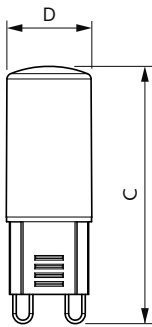

Måttskiss

Product	D	C
CorePro LEDcapsuleMV 4-40W G9 827 D	18 mm	59 mm

Fotometriska data

Spectral Power Distribution Colour - CorePro LEDcapsuleMV 4-40W G9 827 D

D

General uniform lighting - CorePro LEDcapsuleMV 4-40W G9 827 D