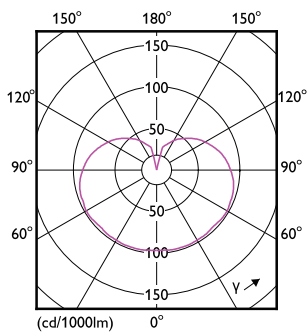

Datos fotométricos

Light Distribution Diagram - CorePro LEDlineal ND 7-60W R7S 78mm830