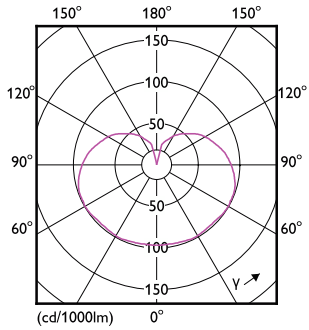

CorePro LED-ljuskälla, linjär MV

Fotometriska data

Light Distribution Diagram - CorePro LEDlinear ND 7-60W R7S 78mm840