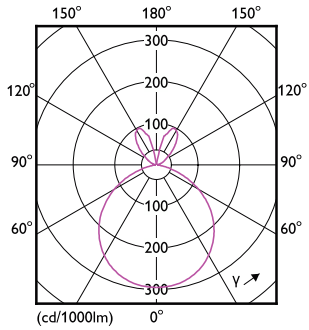

CorePro LED lineales R7S

Datos fotométricos

Light Distribution Diagram - CorePro LEDlinearND 11.5-100W R7S78mm830