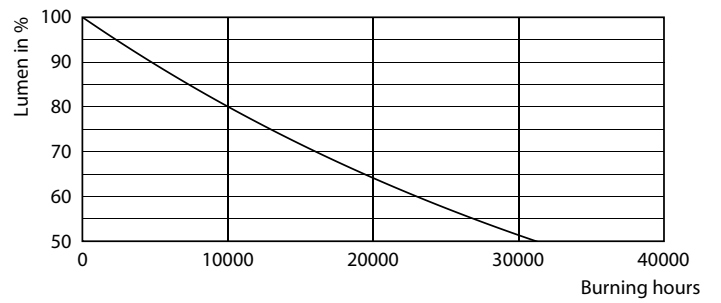

Lumen Maintenance Diagram - CorePro LEDlinearND 11.5-100W R7S78mm830