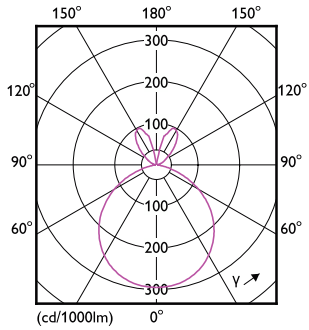

CorePro LED-ljuskälla, linjär MV

Fotometriska data

Light Distribution Diagram - CorePro LEDlinearND 11.5-100W R7S78mm830