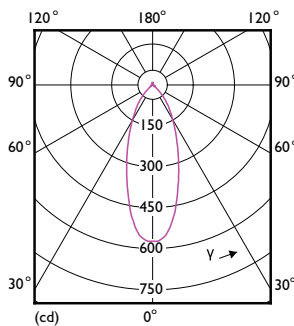

## Fotometriska data

Accent Lighting Spots - MAS LEDspot UE 2.1-50W GU10 DIM 840 EELA

Light Distribution Diagram - MAS LEDspot UE 2.1-50W GU10 DIM 840 EELA