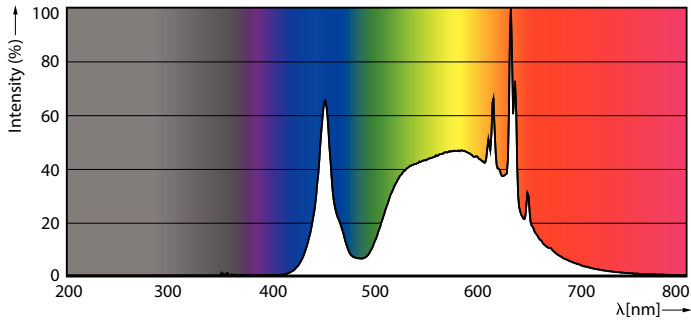

MASTER LEDspot GU10 UltraEfficient

Fotometriska data

Spectral Power Distribution Colour - MAS LEDspot UE 2.1-50W GU10 DIM
840 EELA