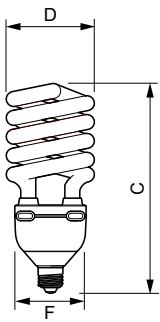

## Mechanical and Housing

Bulb Shape Spiral

## Product Data

Order product name Tornado High Lumen 60W WW E27 1CT/6

Full product name Tornado High Lumen 60W WW E27 1CT/6

Full product code 872790080824700

Order code 929676006001

Material Nr. (12NC) 929676006001

## Dimensional drawing

Product	C (max)	F (max)	D (max)
Tornado High Lumen 60W WW E27 1CT/6	262 mm	88.1 mm	102 mm