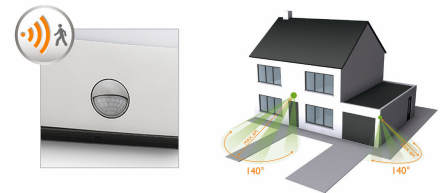

A motion sensor is included to welcome you when you return home or let you know when someone has arrived. When the sensor detects movement, the lamp switches on automatically.

Easy to set up sensor

A simple set up procedure makes it easy to select when and for how long the automatic sensor switches on the lamp(s).