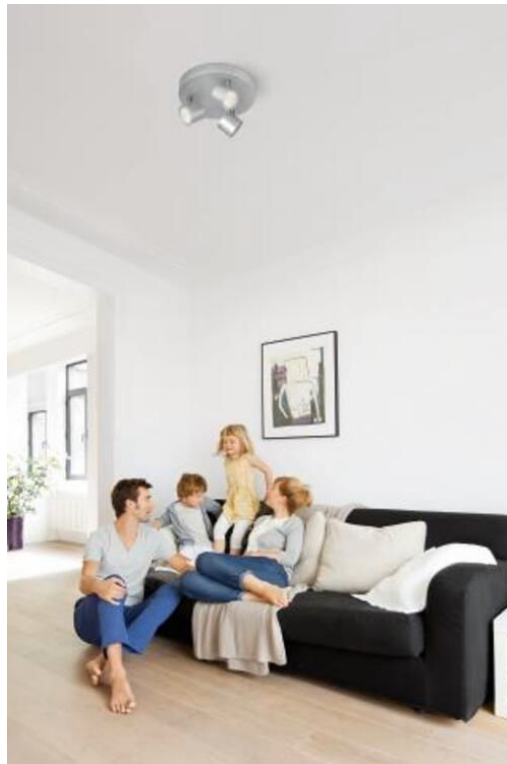

Smooth dimming, from bright to soft light

Sometimes you feel like a change in ambiance to suit whatever you're doing. With the Philips LED dimmable spots, you can smoothly dim to the right light level – from bright functional for everyday tasks, to a soft light for relaxed time.

Lighting for your convenience and peace of mind

- Get high quality LED light, while saving energy
- Lamp lifetime for up to 30 years of use
- Instant brightness when switched on
- Warm white light helps you create comfortable atmosphere
- High light output - 1500 lumen
- Designed for the comfort of your eyes
- Integrated LED light
- 5 year warranty for a peace of mind

Easy-to-adjust spot head

The adjustable spot head is designed to direct the light where you need it most.

Perfect for accent lighting

Modern lighting with a familiar wide angle light output (40 degrees), this LED spot is suitable for both accent lighting and general purpose lighting. It is ideal for use in kitchens, living rooms and dining rooms.