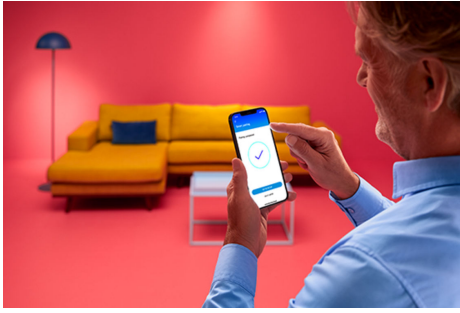

Filament Globe Amber 50W G125 E27

We challenge you to find a light bulb more elegant. These globe-shaped, amber-coated LED smart bulbs create a vintage vibe for your decorative fixtures or wherever you want a touch of chic. Choose from hundreds of shades of white light from cozy to cool, or schedule to automatically adjust to match your ever-changing needs and moods. All Wi-Fi controllable using the WiZ app, WiZ remote, or your voice.

PRODUCT HIGHLIGHTS

- Tunable white smart bulb
- Up to 640 lumens
- Easy plug and play
- Control with app or voice

Smart lighting functionalities easy to set up

Enjoy the benefits of smart features instantly, just by connecting your WiZ light to your Wi-Fi network. Control lights easily when you're away from home and scheduling lights to go on and off automatically. No need to install additional hardware such as hub or gateway!

Create your perfect light scene

Make your own mix of different color and white lights modes to create the perfect light ambience for your daily moment. Simply save your new Scene and select it anytime with the WiZ app or voice.

Set the right ambience with tunable warm to cool white light

Choose from a wide range of energizing cool white to soft warm white light, or simply select from the preset modes such as Focus and Relax to create the best ambience for your activities.