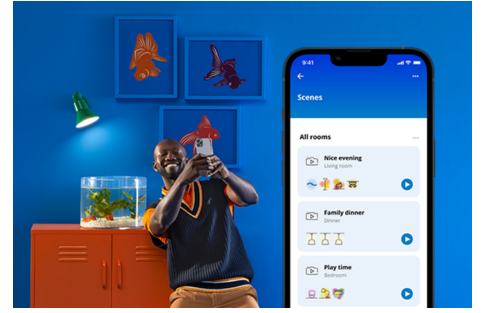

Filament Globe Amber 50W G125 E27

We challenge you to find a light bulb more elegant. These globe-shaped, amber-coated LED smart bulbs create a vintage vibe for your decorative fixtures or wherever you want a touch of chic. Choose from hundreds of shades of white light from cozy to cool, or schedule to automatically adjust to match your ever-changing needs and moods. All Wi-Fi controllable using the WiZ app, WiZ remote, or your voice.

PRODUCT HIGHLIGHTS

- Tunable white smart bulb
- Up to 640 lumens
- Easy plug and play
- Control with app or voice

Smart lighting functionalities easy to set up

Enjoy the benefits of smart features instantly, just by connecting your WiZ light to your Wi-Fi network. Control lights easily when you're away from home and scheduling lights to go on and off automatically. No need to install additional hardware such as hub or gateway!

Set up lights to follow your own schedule

Automate your smart lights to follow your daily or weekly routines. Schedule your lights to turn on in the morning or before you arrive home, and to keep them off to save energy, when they are not necessary.

Create your perfect light scene

Make your own mix of different color and white lights modes to create the perfect light ambience for your daily moment. Simply save your new Scene and select it anytime with the WiZ app or voice.