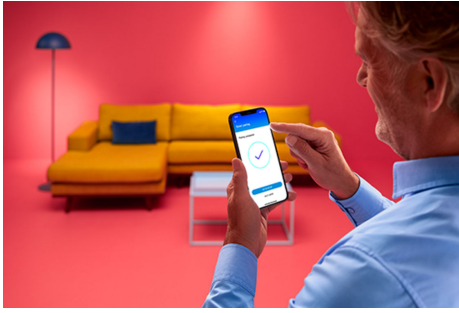

Bulb 60W A60 E27

Not all moments are created equal, and neither are all smart bulbs. This WiZ light might have a basic A60 shape, but it gives you something truly special: tunable white LED light for all your needs and moods. Schedule cool light when you need to focus, or cozy light when you want to relax—whatever works for you to live your best, most enjoyable life at home. All Wi-Fi controllable using the WiZ app, WiZ remote, or your voice.

PRODUCT HIGHLIGHTS

- Tunable white smart bulb
- Up to 806 lumens
- Easy plug and play
- Control with app or voice

Smart lighting functionalities easy to set up

Enjoy the benefits of smart features instantly, just by connecting your WiZ light to your Wi-Fi network. Control lights easily when you're away from home and scheduling lights to go on and off automatically. No need to install additional hardware such as hub or gateway!

Exclusive SpaceSense™ light that turns on with movement

WiZ's SpaceSense technology turns your lights into motion sensors. With a minimum of two WiZ lights in a room, you can activate the SpaceSense feature in the WiZ app and have lights turn on and off automatically with motion detection. It's simple. It's SpaceSense. It's WiZ.

Set the right ambience with tunable warm to cool white light

Choose from a wide range of energizing cool white to soft warm white light, or simply select from the preset modes such as Focus and Relax to create the best ambience for your activities.