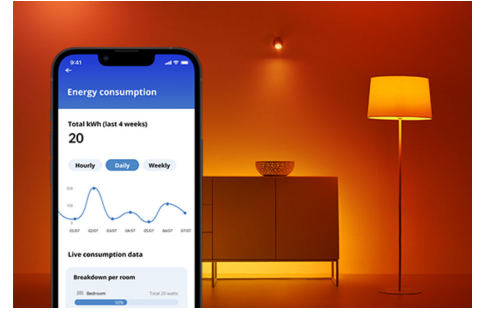

Bulb 60W A60 E27

Not all moments are created equal, and neither are all smart bulbs. This WiZ light might have a basic A60 shape, but it gives you something truly special: tunable white LED light for all your needs and moods. Schedule cool light when you need to focus, or cozy light when you want to relax—whatever works for you to live your best, most enjoyable life at home. All Wi-Fi controllable using the WiZ app, WiZ remote, or your voice.

PRODUCT HIGHLIGHTS

- Tunable white smart bulb
- Up to 806 lumens
- Easy plug and play
- Control with app or voice

Smart lighting functionalities easy to set up

Enjoy the benefits of smart features instantly, just by connecting your WiZ light to your Wi-Fi network. Control lights easily when you're away from home and scheduling lights to go on and off automatically. No need to install additional hardware such as hub or gateway!

Exclusive SpaceSense™ light that turns on with movement

WiZ's SpaceSense technology turns your lights into motion sensors. With a minimum of two WiZ lights in a room, you can activate the SpaceSense feature in the WiZ app and have lights turn on and off automatically with motion detection. It's simple. It's SpaceSense. It's WiZ.

Monitor your energy consumption

Get an overview of the energy consumption of your lights with the WiZ app. Easily access a weekly or daily report to help you stay on top of your energy consumption at home.