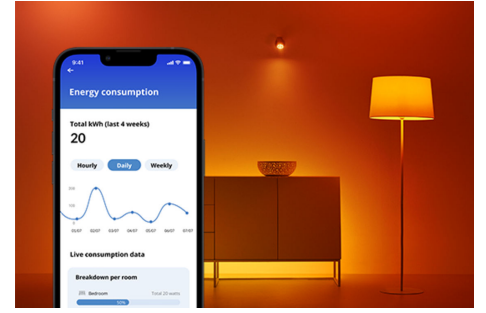

Candle 40W C37 E14

Candles are delightful, but they can do only one thing: produce candlelight. These full-color candle-shape LED bulbs, on the other hand, can do 16.7 million things. Choose the perfect hue for whatever you've got going on—whether it's a rollicking party, an elegant dinner, or chilling on the couch with a good movie—or create schedules to automatically transition to the perfect ambiance as your needs and moods change. All Wi-Fi controllable using the WiZ app, WiZ remote, or even your voice.

PRODUCT HIGHLIGHTS

- Full color smart bulb
- Up to 470 lumens
- Easy plug and play
- Control with app or voice

Smart lighting functionalities easy to set up

Enjoy the benefits of smart features instantly, just by connecting your WiZ light to your Wi-Fi network. Control lights easily when you're away from home and scheduling lights to go on and off automatically. No need to install additional hardware such as hub or gateway!

Exclusive SpaceSense™ light that turns on with movement

WiZ's SpaceSense technology turns your lights into motion sensors. With a minimum of two WiZ lights in a room, you can activate the SpaceSense feature in the WiZ app and have lights turn on and off automatically with motion detection. It's simple. It's SpaceSense. It's WiZ.

Create your perfect light scene

Make your own mix of different color and white lights modes to create the perfect light ambience for your daily moment. Simply save your new Scene and select it anytime with the WiZ app or voice.