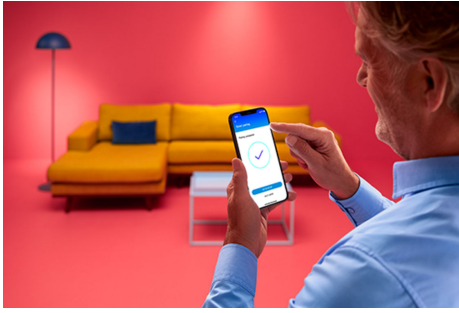

Candle 40W C37 E14

Candles are delightful, but they can do only one thing: produce candlelight. These full-color candle-shape LED bulbs, on the other hand, can do 16.7 million things. Choose the perfect hue for whatever you've got going on—whether it's a rollicking party, an elegant dinner, or chilling on the couch with a good movie—or create schedules to automatically transition to the perfect ambiance as your needs and moods change. All Wi-Fi controllable using the WiZ app, WiZ remote, or even your voice.

PRODUCT HIGHLIGHTS

- Full color smart bulb
- Up to 470 lumens
- Easy plug and play
- Control with app or voice

Smart lighting functionalities easy to set up

Enjoy the benefits of smart features instantly, just by connecting your WiZ light to your Wi-Fi network. Control lights easily when you're away from home and scheduling lights to go on and off automatically. No need to install additional hardware such as hub or gateway!

Create your perfect light scene

Make your own mix of different color and white lights modes to create the perfect light ambience for your daily moment. Simply save your new Scene and select it anytime with the WiZ app or voice.

Millions of colors and changing light modes to make your day

Choose any light color you like or simply apply a dynamic light mode we designed for you. Fireplace or Ocean, for example, will help you create an amazing atmosphere and lift your mood.