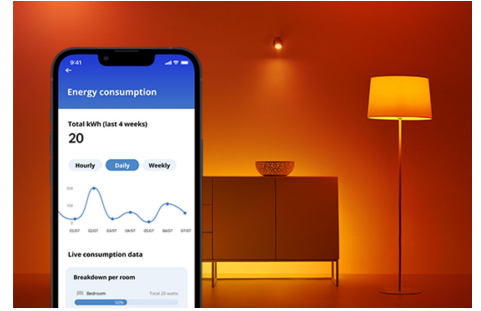

Spot 50W PAR16 GU10

Spotlight on your comfort and well-being! These smart spots have a standard GU10 shape, but they give you something that's anything but standard: tunable white light for all your needs and moods. Schedule cool light when you need to focus, or cozy light when you want to relax—whatever works for you to live your best, most beneficial life at home. All Wi-Fi controllable using the WiZ app, WiZ remote, or your voice.

PRODUCT HIGHLIGHTS

- Tunable white smart bulb
- Up to 345 lumens
- Easy plug and play
- Control with app or voice

Smart lighting functionalities easy to set up

Enjoy the benefits of smart features instantly, just by connecting your WiZ light to your Wi-Fi network. Control lights easily when you're away from home and scheduling lights to go on and off automatically. No need to install additional hardware such as hub or gateway!

Exclusive SpaceSense™ light that turns on with movement

WiZ's SpaceSense technology turns your lights into motion sensors. With a minimum of two WiZ lights in a room, you can activate the SpaceSense feature in the WiZ app and have lights turn on and off automatically with motion detection. It's simple. It's SpaceSense. It's WiZ.

Monitor your energy consumption

Get an overview of the energy consumption of your lights with the WiZ app. Easily access a weekly or daily report to help you stay on top of your energy consumption at home.