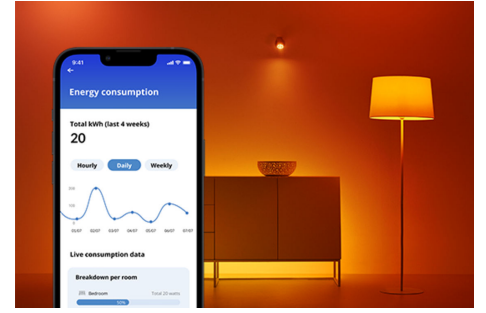

Spot 50W PAR16 GU10

Bring human-centric lighting into your living and working environments with this smart WiZ LED GU10 spot beam bulb. Apply different shades of warm to cool white to help you focus or relax. You can set schedule to turn lights on and off according to your daily or weekly routines, control with your smartphone or your voice and have remote access to your lights even when you're away. WiZ lights connect to your existing Wi-Fi, no additional hardware is needed.

PRODUCT HIGHLIGHTS

- Tunable white smart bulb
- Up to 345 lumens
- Easy plug and play
- Control with app or voice

Smart lighting functionalities easy to set up

Enjoy the benefits of smart features instantly, just by connecting your WiZ light to your Wi-Fi network. Control lights easily when you're away from home and scheduling lights to go on and off automatically. No need to install additional hardware such as hub or gateway!

Exclusive SpaceSense™ light that turns on with movement

WiZ's SpaceSense technology turns your lights into motion sensors. With a minimum of two WiZ lights in a room, you can activate the SpaceSense feature in the WiZ app and have lights turn on and off automatically with motion detection. It's simple. It's SpaceSense. It's WiZ.

Monitor your energy consumption

Get an overview of the energy consumption of your lights with the WiZ app. Easily access a weekly or daily report to help you stay on top of your energy consumption at home.