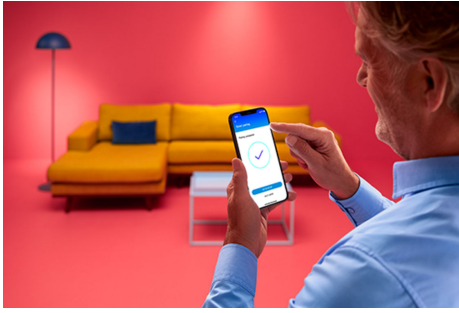

Spot 50W PAR16 GU10

Bring human-centric lighting into your living and working environments with this smart WiZ LED GU10 spot beam bulb. Apply different shades of warm to cool white to help you focus or relax. You can set schedule to turn lights on and off according to your daily or weekly routines, control with your smartphone or your voice and have remote access to your lights even when you're away. WiZ lights connect to your existing Wi-Fi, no additional hardware is needed.

PRODUCT HIGHLIGHTS

- Tunable white smart bulb
- Up to 345 lumens
- Easy plug and play
- Control with app or voice

Smart lighting functionalities easy to set up

Enjoy the benefits of smart features instantly, just by connecting your WiZ light to your Wi-Fi network. Control lights easily when you're away from home and scheduling lights to go on and off automatically. No need to install additional hardware such as hub or gateway!

Set the right ambience with tunable warm to cool white light

Choose from a wide range of energizing cool white to soft warm white light, or simply select from the preset modes such as Focus and Relax to create the best ambience for your activities.

Control smart lighting the way you like it

WiZ enables you to control smart lighting in multiple ways. Adjust lights with your smartphone, voice, the WiZ remote control, or by using the existing wall switch to toggle between two favorite modes. Works with Google Home, Alexa and Siri Shortcuts.