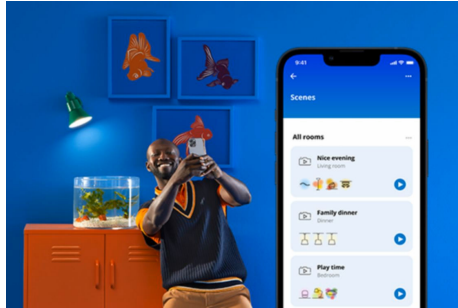

PRODUCT HIGHLIGHTS

- Full color smart bulb
- Up to 345 lumens
- Easy plug and play
- Control with app or voice

Smart lighting functionalities easy to set up

Enjoy the benefits of smart features instantly, just by connecting your WiZ light to your Wi-Fi network. Control lights easily when you're away from home and scheduling lights to go on and off automatically. No need to install additional hardware such as hub or gateway!

Exclusive SpaceSense™ light that turns on with movement

WiZ's SpaceSense technology turns your lights into motion sensors. With a minimum of two WiZ lights in a room, you can activate the SpaceSense feature in the WiZ app and have lights turn on and off automatically with motion detection. It's simple. It's SpaceSense. It's WiZ.

Monitor your energy consumption

Get an overview of the energy consumption of your lights with the WiZ app. Easily access a weekly or daily report to help you stay on top of your energy consumption at home.

Create your perfect light scene

Make your own mix of different color and white lights modes to create the perfect light ambience for your daily moment. Simply save your new Scene and select it anytime with the WiZ app or voice.