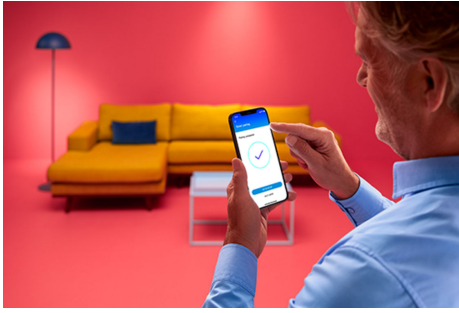

Spot 50W PAR16 GU10

The WiZ LED GU10 full color spot beam bulb brings smart lighting for your daily living. Ideal for accent, display and task lighting. Create the ambience of your choice with 16 million colors as well as warm to cool white light. You can set schedules to turn lights on and off according to your daily or weekly routines, control with your smartphone or your voice and have remote access to your lights even when you're away. WiZ lights connect to your existing Wi-Fi, no additional hardware is needed.

PRODUCT HIGHLIGHTS

- Full color smart bulb
- Up to 345 lumens
- Easy plug and play
- Control with app or voice

Smart lighting functionalities easy to set up

Enjoy the benefits of smart features instantly, just by connecting your WiZ light to your Wi-Fi network. Control lights easily when you're away from home and scheduling lights to go on and off automatically. No need to install additional hardware such as hub or gateway!

Set the right ambience with tunable warm to cool white light

Choose from a wide range of energizing cool white to soft warm white light, or simply select from the preset modes such as Focus and Relax to create the best ambience for your activities.

Control smart lighting the way you like it

WiZ enables you to control smart lighting in multiple ways. Adjust lights with your smartphone, voice, the WiZ remote control, or by using the existing wall switch to toggle between two favorite modes. Works with Google Home, Alexa and Siri Shortcuts.