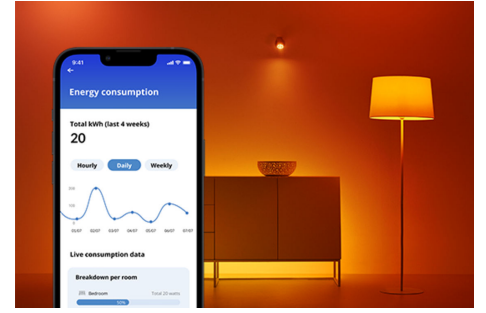

Spot 50W PAR16 GU10

The WiZ LED GU10 full color spot beam bulb brings smart lighting for your daily living. Ideal for accent, display and task lighting. Create the ambience of your choice with 16 million colors as well as warm to cool white light. You can set schedules to turn lights on and off according to your daily or weekly routines, control with your smartphone or your voice and have remote access to your lights even when you're away. WiZ lights connect to your existing Wi-Fi, no additional hardware is needed.

PRODUCT HIGHLIGHTS

- Full color smart bulb
- Up to 345 lumens
- Easy plug and play
- Control with app or voice

Smart lighting functionalities easy to set up

Enjoy the benefits of smart features instantly, just by connecting your WiZ light to your Wi-Fi network. Control lights easily when you're away from home and scheduling lights to go on and off automatically. No need to install additional hardware such as hub or gateway!

Exclusive SpaceSense™ light that turns on with movement

WiZ's SpaceSense technology turns your lights into motion sensors. With a minimum of two WiZ lights in a room, you can activate the SpaceSense feature in the WiZ app and have lights turn on and off automatically with motion detection. It's simple. It's SpaceSense. It's WiZ.

Monitor your energy consumption

Get an overview of the energy consumption of your lights with the WiZ app. Easily access a weekly or daily report to help you stay on top of your energy consumption at home.