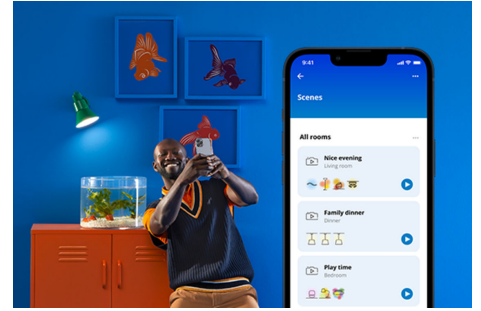

Filament Bulb Amber 50W A60 E27

If you want that classic look, go vintage. These tunable, amber-coated A60 LED smart bulbs are perfect for your decorative fixtures, or wherever you want a touch of chic. Choose from hundreds of shades of white light from cozy to cool, or schedule to automatically adjust to match your ever-changing needs and moods. All Wi-Fi controllable using the WiZ app, WiZ remote, or your voice.

PRODUCT HIGHLIGHTS

- Tunable white smart bulb
- Up to 640 lumens
- Easy plug and play
- Control with app or voice

Smart lighting functionalities easy to set up

Enjoy the benefits of smart features instantly, just by connecting your WiZ light to your Wi-Fi network. Control lights easily when you're away from home and scheduling lights to go on and off automatically. No need to install additional hardware such as hub or gateway!

Set up lights to follow your own schedule

Automate your smart lights to follow your daily or weekly routines. Schedule your lights to turn on in the morning or before you arrive home, and to keep them off to save energy, when they are not necessary.

Create your perfect light scene

Make your own mix of different color and white lights modes to create the perfect light ambience for your daily moment. Simply save your new Scene and select it anytime with the WiZ app or voice.