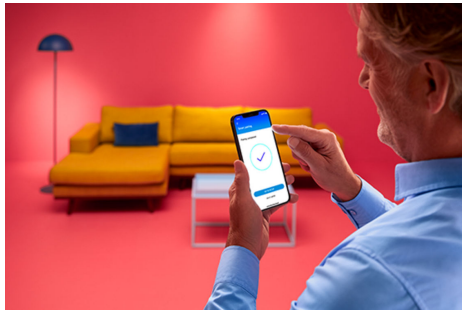

### Smart lighting functionalities easy to set up

Enjoy the benefits of smart features instantly, just by connecting your WiZ light to your Wi-Fi network. Control lights easily when you're away from home and scheduling lights to go on and off automatically. No need to install additional hardware such as hub or gateway!

### Create your perfect light scene

Make your own mix of different color and white lights modes to create the perfect light ambience for your daily moment. Simply save your new Scene and select it anytime with the WiZ app or voice.