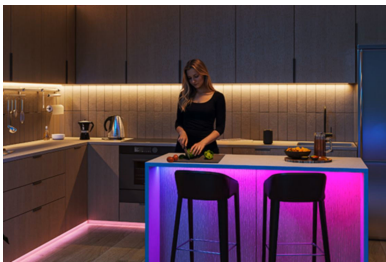

Highlights

Connected by WiZ

Control your lights using the WiZ app, accessories, or voice commands via your smart home assistant; compatible with Alexa and Google Home.

Smart controls

Control your lights using the WiZ app, accessories, or voice commands via your smart home assistant; compatible with Alexa and Google Home.