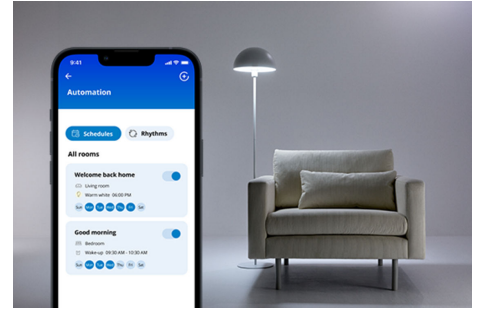

Smart Plug

The WiZ smart plug can make any socket smart. Just plug in your ordinary light or appliance and you'll be able to control them with your smartphone or your voice. With schedules, you can turn devices on and off to fit your daily routine and save energy. You'll never need to worry about whether you've left your lights or appliances on at home anymore, because you can check on them with your smartphone.

PRODUCT HIGHLIGHTS

- Plug and Play
- Compatible with Alexa & Google Home
- Control with app or voice

Instant setup for all your smart home functionalities

Start using all your smart home features easily, by connecting your new WiZ device to your Wi-Fi network. Control your lights and devices even while you're away from home and set schedules to turn them on and off automatically. No need to install additional hardware such as hub or gateway!

Make everyday devices smart: lamps, fans and more

Control regular lamps, decorative lights, fans, your coffee machine and more. Use WiZ to control devices that only need their power to be on, to link and react to the app.

Easy scheduling and automation of smart lights and devices

Schedule your home lights or appliances to turn on or off automatically and follow your daily or weekly routines. Automate your lights and devices to stay off when they're not necessary, to stay safe and save energy.