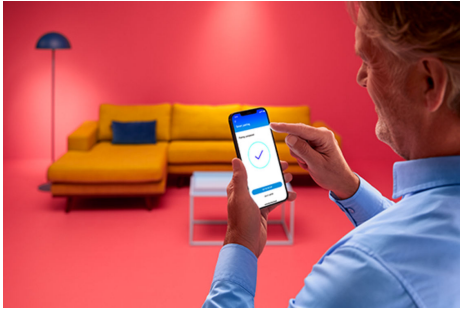

Smart Plug

The WiZ smart plug can make any socket smart. Just plug in your ordinary light or appliance and you'll be able to control them with your smartphone or your voice. With schedules, you can turn devices on and off to fit your daily routine and save energy. You'll never need to worry about whether you've left your lights or appliances on at home anymore, because you can check on them with your smartphone.

PRODUCT HIGHLIGHTS

- Plug and Play
- Compatible with Alexa & Google Home
- Control with app or voice

Instant setup for all your smart home functionalities

Start using all your smart home features easily, by connecting your new WiZ device to your Wi-Fi network. Control your lights and devices even while you're away from home and set schedules to turn them on and off automatically. No need to install additional hardware such as hub or gateway!

Make everyday devices smart: lamps, fans and more

Control regular lamps, decorative lights, fans, your coffee machine and more. Use WiZ to control devices that only need their power to be on, to link and react to the app.