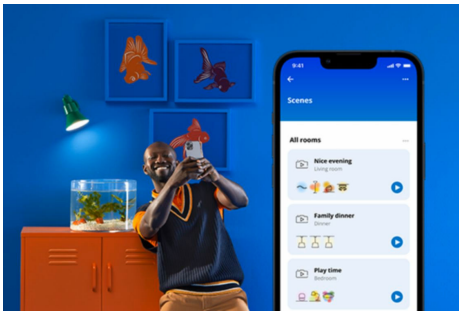

Squire table lamp

Bring smart light to any corner of your space with the WiZ Squire dual zone table lamp, which casts colorful light onto the wall. Use with the WiZ app or your voice to dim and brighten or use preset light modes on Wi-Fi setups.

PRODUCT HIGHLIGHTS

- Full color
- Dual zone light effect
- Easy plug and play

Smart lighting functionalities easy to set up

Enjoy the benefits of smart features instantly, just by connecting your WiZ light to your Wi-Fi network. Control lights easily when you're away from home and scheduling lights to go on and off automatically. No need to install additional hardware such as hub or gateway!

Exclusive SpaceSense™ light that turns on with movement

WiZ's SpaceSense technology turns your lights into motion sensors. With a minimum of two WiZ lights in a room, you can activate the SpaceSense feature in the WiZ app and have lights turn on and off automatically with motion detection. It's simple. It's SpaceSense. It's WiZ.

Create your perfect light scene

Make your own mix of different color and white lights modes to create the perfect light ambience for your daily moment. Simply save your new Scene and select it anytime with the WiZ app or voice.