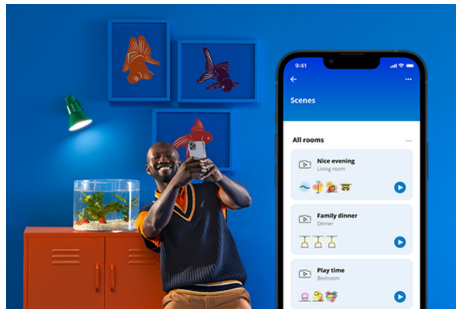

PRODUCT HIGHLIGHTS

- Full color smart bulb
- Up to 2452 lumens
- Easy plug and play
- Control with app or voice

Smart lighting functionalities easy to set up

Enjoy the benefits of smart features instantly, just by connecting your WiZ light to your Wi-Fi network. Control lights easily when you're away from home and scheduling lights to go on and off automatically. No need to install additional hardware such as hub or gateway!

Exclusive SpaceSense™ light that turns on with movement

WiZ's SpaceSense technology turns your lights into motion sensors. With a minimum of two WiZ lights in a room, you can activate the SpaceSense feature in the WiZ app and have lights turn on and off automatically with motion detection. It's simple. It's SpaceSense. It's WiZ.

Monitor your energy consumption

Get an overview of the energy consumption of your lights with the WiZ app. Easily access a weekly or daily report to help you stay on top of your energy consumption at home.

Create your perfect light scene

Make your own mix of different color and white lights modes to create the perfect light ambience for your daily moment. Simply save your new Scene and select it anytime with the WiZ app or voice.