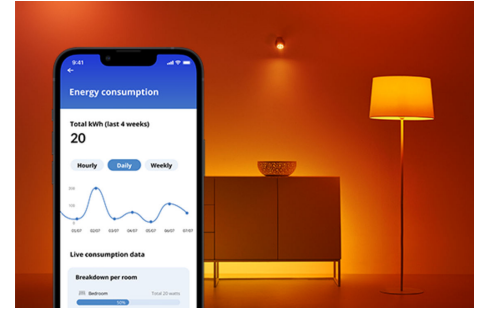

Bulb 150W A80 E27

Rainbows that are big, bright, and beautiful enough to light up your whole room? That's what these full-color A80 LED lamps are. A whopping 2400 lumens delivers functional lighting in 16.7 million colors to illuminate whatever you've got going on. Choose the perfect color using the WiZ app, WiZ remote, or even your voice, or create schedules to automatically transition to the perfect ambiance as your needs and moods change. Controllable using your existing Wi-Fi.

PRODUCT HIGHLIGHTS

- Full color smart bulb
- Up to 2452 lumens
- Easy plug and play
- Control with app or voice

Smart lighting functionalities easy to set up

Enjoy the benefits of smart features instantly, just by connecting your WiZ light to your Wi-Fi network. Control lights easily when you're away from home and scheduling lights to go on and off automatically. No need to install additional hardware such as hub or gateway!

Exclusive SpaceSense™ light that turns on with movement

WiZ's SpaceSense technology turns your lights into motion sensors. With a minimum of two WiZ lights in a room, you can activate the SpaceSense feature in the WiZ app and have lights turn on and off automatically with motion detection. It's simple. It's SpaceSense. It's WiZ.

Monitor your energy consumption

Get an overview of the energy consumption of your lights with the WiZ app. Easily access a weekly or daily report to help you stay on top of your energy consumption at home.