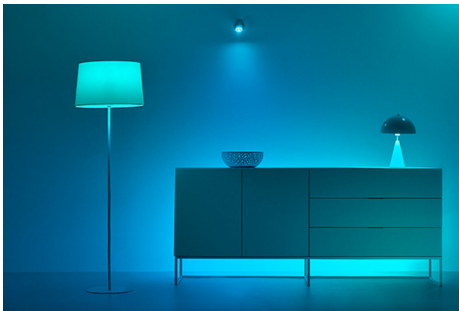

Easily control one or multiple lights in a room

This portable control accessory can link to one room and trigger all lights in that room. Whether there's one or fifty lights! Want to control another room instead? Simply change the accessory's linked room in the app.