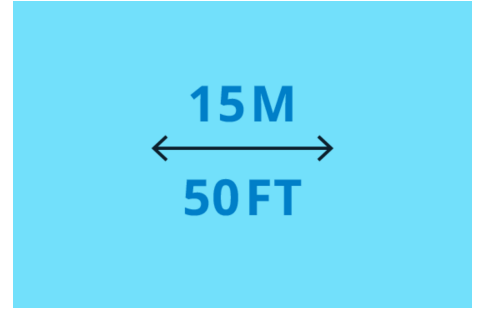

Wide control range of 15m / 50ft

Control lights and devices within a range of 15 meters or 50 feet in a normal indoor environment with partitions and walls.