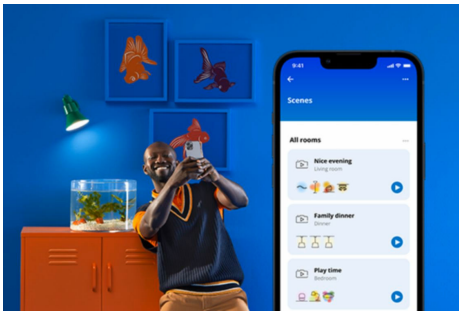

Panel Ceiling 12W Square

Fill your space with white light that's tunable to your mood or purpose. The sleek design and easy installation make it a comfortable and seamless part of your space.

PRODUCT HIGHLIGHTS

- Tunable white
- Dimensions: 300*300mm
- IP20/Plastic/White

Smart lighting functionalities easy to set up

Enjoy the benefits of smart features instantly, just by connecting your WiZ light to your Wi-Fi network. Control lights easily when you're away from home and scheduling lights to go on and off automatically. No need to install additional hardware such as hub or gateway!

Monitor your energy consumption

Get an overview of the energy consumption of your lights with the WiZ app. Easily access a weekly or daily report to help you stay on top of your energy consumption at home.

Create your perfect light scene

Make your own mix of different color and white lights modes to create the perfect light ambience for your daily moment. Simply save your new Scene and select it anytime with the WiZ app or voice.