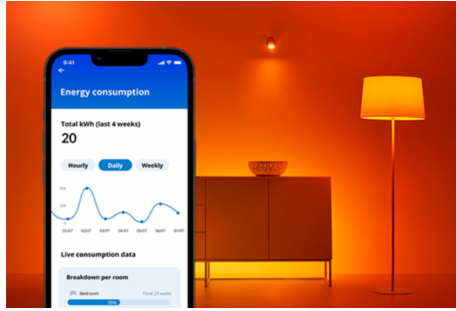

Panel Ceiling 12W Square

Fill your space with white light that's tunable to your mood or purpose. The sleek design and easy installation make it a comfortable and seamless part of your space.

PRODUCT HIGHLIGHTS

- Tunable white
- Dimensions: 300*300mm
- IP20/Plastic/White

Smart lighting functionalities easy to set up

Enjoy the benefits of smart features instantly, just by connecting your WiZ light to your Wi-Fi network. Control lights easily when you're away from home and scheduling lights to go on and off automatically. No need to install additional hardware such as hub or gateway!

Monitor your energy consumption

Get an overview of the energy consumption of your lights with the WiZ app. Easily access a weekly or daily report to help you stay on top of your energy consumption at home.

Create your perfect light scene

Make your own mix of different color and white lights modes to create the perfect light ambience for your daily moment. Simply save your new Scene and select it anytime with the WiZ app or voice.