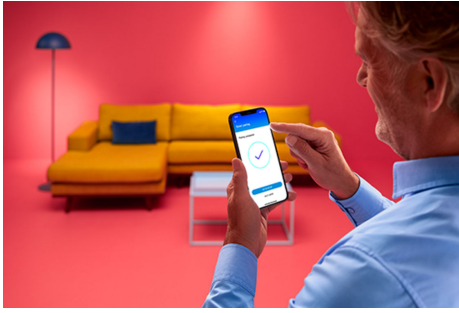

## Filament Bulb Clear 40W A60 E27

With these dimmable, full-color WiZ filament bulbs, standard isn't so standard any more. WiZ filament bulbs add a decorative touch even when they're turned off—but they're positively enchanting when you turn them on. Millions of colors and shades of white from cozy to cool, all in the familiar bulb shape that you know and love. Enjoy the classic look of vintage incandescent filament bulbs while reaping the energy-saving benefits of LED. Wi-Fi controllable, of course, using the WiZ app, WiZ remote, or your voice.

## PRODUCT HIGHLIGHTS

- Full color smart bulb
- Up to 470 lumens
- Easy plug and play
- Control with app or voice

### Smart lighting functionalities easy to set up

Enjoy the benefits of smart features instantly, just by connecting your WiZ light to your Wi-Fi network. Control lights easily when you're away from home and scheduling lights to go on and off automatically. No need to install additional hardware such as hub or gateway!

### Create your perfect light scene

Make your own mix of different color and white lights modes to create the perfect light ambience for your daily moment. Simply save your new Scene and select it anytime with the WiZ app or voice.