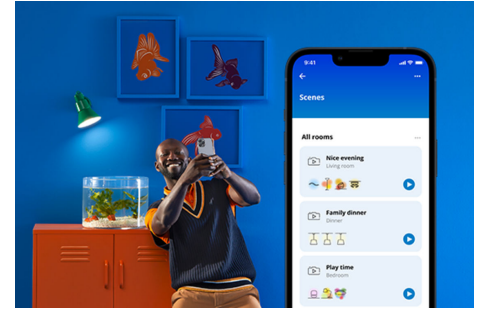

## Filament Bulb Clear 40W A60 E27

With these dimmable, full-color WiZ filament bulbs, standard isn't so standard any more. WiZ filament bulbs add a decorative touch even when they're turned off—but they're positively enchanting when you turn them on. Millions of colors and shades of white from cozy to cool, all in the familiar bulb shape that you know and love. Enjoy the classic look of vintage incandescent filament bulbs while reaping the energy-saving benefits of LED. Wi-Fi controllable, of course, using the WiZ app, WiZ remote, or your voice.

## PRODUCT HIGHLIGHTS

- Full color smart bulb
- Up to 470 lumens
- Easy plug and play
- Control with app or voice

### Smart lighting functionalities easy to set up

Enjoy the benefits of smart features instantly, just by connecting your WiZ light to your Wi-Fi network. Control lights easily when you're away from home and scheduling lights to go on and off automatically. No need to install additional hardware such as hub or gateway!

### Create your perfect light scene

Make your own mix of different color and white lights modes to create the perfect light ambience for your daily moment. Simply save your new Scene and select it anytime with the WiZ app or voice.