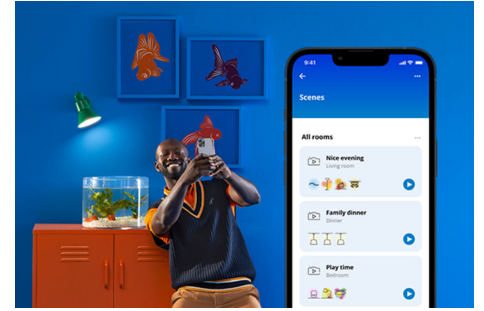

Bulb 60W A60 E27

The WiZ LED A60 full color bulb brings smart lighting for your daily living. Retrofit into any lamp shade to create the ambience of your choice with 16 million colors as well as warm to cool white light. You can set schedule to turn lights on and off according to daily or weekly routines, control with your smartphone or your voice and have remote access to your lights even when you're away. WiZ lights connect to your existing Wi-Fi, no additional hardware is needed.

PRODUCT HIGHLIGHTS

- Full color smart bulb
- Up to 806 lumens
- Easy plug and play
- Control with app or voice

Smart lighting functionalities easy to set up

Enjoy the benefits of smart features instantly, just by connecting your WiZ light to your Wi-Fi network. Control lights easily when you're away from home and scheduling lights to go on and off automatically. No need to install additional hardware such as hub or gateway!

Exclusive SpaceSense™ light that turns on with movement

WiZ's SpaceSense technology turns your lights into motion sensors. With a minimum of two WiZ lights in a room, you can activate the SpaceSense feature in the WiZ app and have lights turn on and off automatically with motion detection. It's simple. It's SpaceSense. It's WiZ.

Create your perfect light scene

Make your own mix of different color and white lights modes to create the perfect light ambience for your daily moment. Simply save your new Scene and select it anytime with the WiZ app or voice.