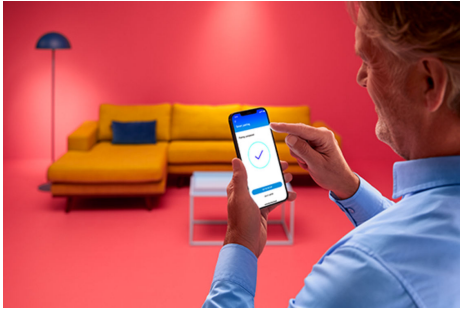

Spot 50W PAR16 GU10

Put the spotlight on your comfort and well-being! These smart spots have the standard GU10 shape that you know and love, but their real glass lenses bring an extra touch of elegance. And they offer you something that's anything but standard: tunable white light for all your needs and moods. Schedule cool white light when you need to get things done, or cozy warm white light when you want to kick back and relax—whatever lets you live your best, most comfortable home life. All this plus 16 million colors and control via your voice, the WiZ remote, or the WiZ app whether you're home or away. WiZ GU10 spots connect using your existing Wi-Fi, no there's no additional hardware, networking, or setup required.

PRODUCT HIGHLIGHTS

- Full color smart bulb
- Up to 345 lumens
- Easy plug and play
- Control with app or voice

Smart lighting functionalities easy to set up

Enjoy the benefits of smart features instantly, just by connecting your WiZ light to your Wi-Fi network. Control lights easily when you're away from home and scheduling lights to go on and off automatically. No need to install additional hardware such as hub or gateway!

Light that fits in any standard fixture

Compact shape that fits perfectly into any spot and recessed light fixture.

Control your smart lights from anywhere

No need to worry if lights were left on while no one's home. Simply turn them off from wherever you are, with your smartphone.