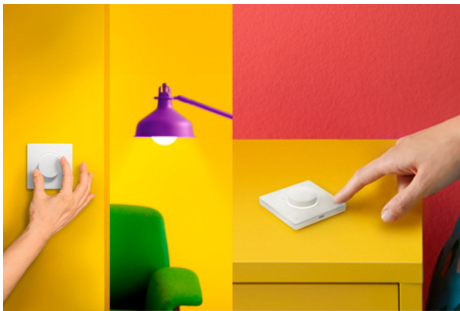

Smart Dial Switch

Here's what you need to install the WiZ smart dial switch: nothing! Mount the compact base in a convenient location, then attach the light switch that fits your existing switches. Easy to detach the magnetic plate for portable, wireless lighting control anywhere you need it. Use the dial for quick on/off and smooth dimming, or tap the panel to switch among your favorite lighting scenes. The smart dial light switch contains a USB-rechargeable lithium battery with so you'll never run out of juice. A discreet LED ring indicator lets you know when your lights are in use, or when the battery needs recharging. Trust WiZ to fill your life with light—right out of the box!

PRODUCT HIGHLIGHTS

- Smooth dimming
- Wireless—no installation
- Rechargeable

Wireless control of your WiZ lights

Enjoy quick and easy control of your WiZ lights. Turn lights on/off and adjust brightness with just one press. Connects directly to your WiZ lights and works even when the Wi-Fi is down.

The right ambience with just one tap

Use the dial for quick on/off and smooth dimming, or tap the panel to switch among your favorite lighting scenes.

Rechargeable USB dial switch with detachable magnetic plate

Mount the compact base in a convenient location and attach the light switch, which fits with your existing switches. Easily detach the magnetic plate for portable, wireless lighting control anywhere you need it.