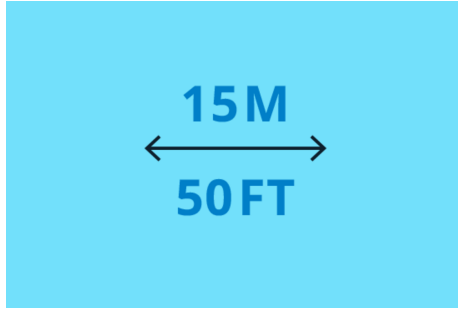

Wide control range of 15m / 50ft

Control lights and devices within a range of 15 meters or 50 feet in a normal indoor environment with partitions and walls.

Easily control one or multiple lights in a room

Voltage: 5 V

PRODUCT DIMENSIONS AND WEIGHT

Net weight: 0.1 kg
Overall height: 24.9 mm
Overall length: 86 mm
Overall width: 86 mm

SERVICE

Warranty: 2 year(s)

TECHNICAL SPECIFICATIONS

Battery type: LP402030
IP code: IP20
Class of protection: Class III - Safe
Extra Low Voltage