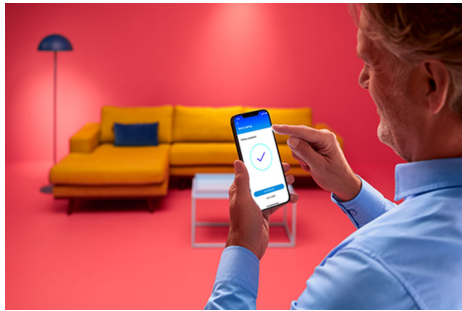

Bulb 60W A60 B22

Not all moments are created equal, and neither are all smart bulbs. This WiZ light might have a basic A60 shape, but it gives you something truly special: tunable white LED light for all your needs and moods. Schedule cool light when you need to focus, or cozy light when you want to relax—whatever works for you to live your best, most enjoyable life at home. All Wi-Fi controllable using the WiZ app, WiZ remote, or your voice.

PRODUCT HIGHLIGHTS

- Tunable white smart bulb
- Up to 806 lumens
- Easy plug and play
- Control with app or voice

Smart lighting functionalities easy to set up

Enjoy the benefits of smart features instantly, just by connecting your WiZ light to your Wi-Fi network. Control lights easily when you're away from home and scheduling lights to go on and off automatically. No need to install additional hardware such as hub or gateway!

Set the right ambience with tunable warm to cool white light

Choose from a wide range of energizing cool white to soft warm white light, or simply select from the preset modes such as Focus and Relax to create the best ambience for your activities.