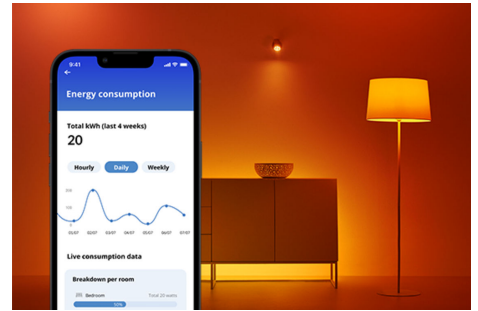

Bulb 60W A60 B22

Not all moments are created equal, and neither are all smart bulbs. This WiZ light might have a basic A60 shape, but it gives you something truly special: tunable white LED light for all your needs and moods. Schedule cool light when you need to focus, or cozy light when you want to relax—whatever works for you to live your best, most enjoyable life at home. All Wi-Fi controllable using the WiZ app, WiZ remote, or your voice.

PRODUCT HIGHLIGHTS

- Tunable white smart bulb
- Up to 806 lumens
- Easy plug and play
- Control with app or voice

Smart lighting functionalities easy to set up

Enjoy the benefits of smart features instantly, just by connecting your WiZ light to your Wi-Fi network. Control lights easily when you're away from home and scheduling lights to go on and off automatically. No need to install additional hardware such as hub or gateway!

Monitor your energy consumption

Get an overview of the energy consumption of your lights with the WiZ app. Easily access a weekly or daily report to help you stay on top of your energy consumption at home.