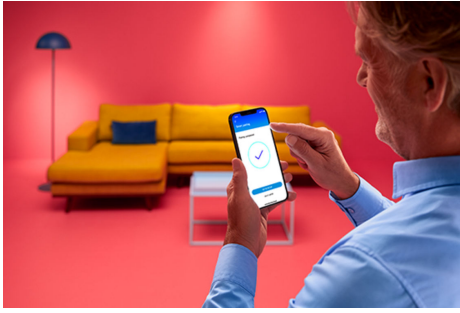

Fairy Light 20M

Fun , fantastic, full-color WiZ fairy lights bring the magic to all your holidays, parties, intimate get-togethers, and daily vibes. Wrap these strings of 160 LEDs around your Christmas tree, your front door on Halloween, your game room on Saturday night, your garden for dining outdoors on those warm summer evenings, or around your bedroom or dining room any day of the week. Static and dynamic light modes dazzle with over 16 million available colors and 8 different zones so that you can DIY your light to your heart's content. And because it's WiZ, you can control your lights' magical sparkling color from anywhere using the WiZ app. You can even sync your fairy lights to music for extra fun and festivity...

PRODUCT HIGHLIGHTS

- Full color
- Low Voltage
- IP20/44/Plastic

Smart lighting functionalities easy to set up

Enjoy the benefits of smart features instantly, just by connecting your WiZ light to your Wi-Fi network. Control lights easily when you're away from home and scheduling lights to go on and off automatically. No need to install additional hardware such as hub or gateway!

Millions of colors and changing light modes to make your day

Choose any light color you like or simply apply a dynamic light mode we designed for you. Fireplace or Ocean, for example, will help you create an amazing atmosphere and lift your mood.

Control your smart lights from anywhere

No need to worry if lights were left on while no one's home. Simply turn them off from wherever you are, with your smartphone.

Sync Lights to Music

Dive into the rhythm with our Music Sync feature. Effortlessly synchronize your lights to your favorite tunes. Just remember, keep your mobile device near the speaker for perfect harmony between sound and light.