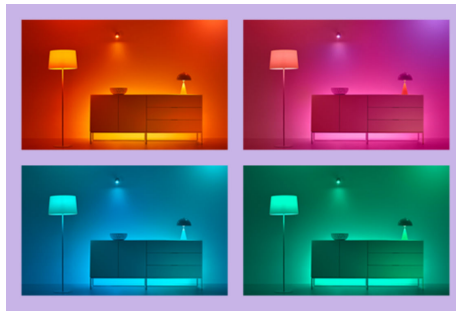

LED Strip 5m

Our 5 m RGBIC light strips are designed to fit and beautify medium-sized spaces with over 16 million solid colors. Go beyond solid colors with individually controllable full-color segments for dazzling effects like chasing rainbows, color fades, and sparkles. Stick the flexible strip anywhere you like and use the intuitive WiZ app to control your lights using your existing Wi-Fi. Static and dynamic light modes, smart dimming, and light scheduling put you in charge of your whole system—even when you're away from home. Works with Google Home, Amazon Alexa, and Apple HomeKit for the ultimate in ease of use.

Millions of colors and changing light modes to make your day

Choose any light color you like or simply apply a dynamic light mode we designed for you. Fireplace or Ocean, for example, will help you create an amazing atmosphere and lift your mood.