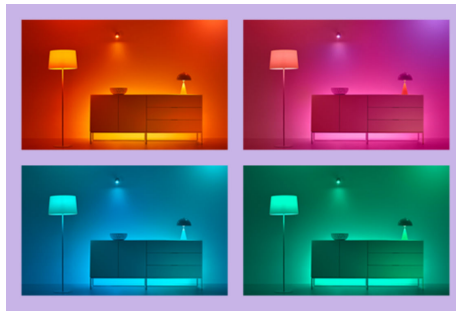

LED Strip 10m

Our 10 m RGBIC light strips are designed to fit and beautify medium-sized spaces with over 16 million solid colors. Go beyond solid colors with individually controllable full-color segments for dazzling effects like chasing rainbows, color fades, and sparkles. Stick the flexible strip anywhere you like and use the intuitive WiZ app to control your lights using your existing Wi-Fi. Static and dynamic light modes, smart dimming, and light scheduling put you in charge of your whole system—even when you're away from home. Works with Google Home, Amazon Alexa, and Apple HomeKit for the ultimate in ease of use.

Millions of colors and changing light modes to make your day

Choose any light color you like or simply apply a dynamic light mode we designed for you. Fireplace or Ocean, for example, will help you create an amazing atmosphere and lift your mood.