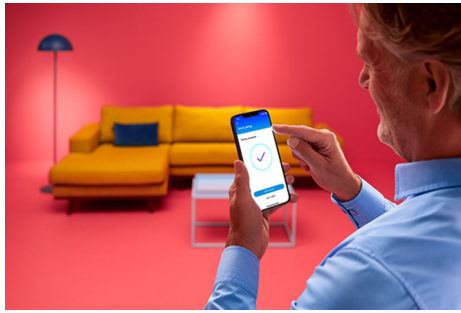

LED Strip 10m

Our 10 m RGBIC light strips are designed to fit and beautify medium-sized spaces with over 16 million solid colors. Go beyond solid colors with individually controllable full-color segments for dazzling effects like chasing rainbows, color fades, and sparkles. Stick the flexible strip anywhere you like and use the intuitive WiZ app to control your lights using your existing Wi-Fi. Static and dynamic light modes, smart dimming, and light scheduling put you in charge of your whole system—even when you're away from home. Works with Google Home, Amazon Alexa, and Apple HomeKit for the ultimate in ease of use.

PRODUCT HIGHLIGHTS

- Full color
- IP20/Plastic

Smart lighting functionalities easy to set up

Enjoy the benefits of smart features instantly, just by connecting your WiZ light to your Wi-Fi network. Control lights easily when you're away from home and scheduling lights to go on and off automatically. No need to install additional hardware such as hub or gateway!

Millions of colors and changing light modes to make your day

Choose any light color you like or simply apply a dynamic light mode we designed for you. Fireplace or Ocean, for example, will help you create an amazing atmosphere and lift your mood.