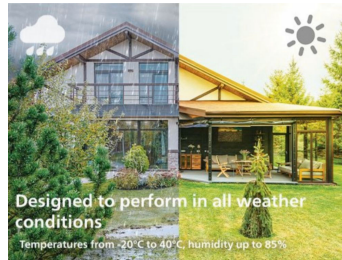

IP44 - weather proof

This Philips outdoor light is especially designed for humid outdoor environments and has been tested rigorously to ensure water resistance. Its IP44 rating means that it has been certified to offer ingress protection against dust and splashing water—perfect for general outdoor use.