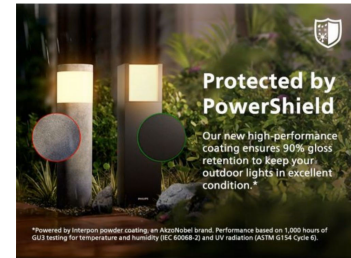

Durable design

Protected by PowerShield To keep your outdoor lights in excellent condition, we use a high-performance powder coating powered by Interpon, an AkzoNobel brand. Tougher than traditional paints, it protects against fading, scratches, dents, and rust for long-lasting beauty and performance.

IP65 weatherproof rated

An IP rating contains two digits which refer to protection against solids, such as dust, or liquids, such as rain. IP65 means that these light fixtures are protected against water splashed from any direction and are suitable for outdoor use.

High light output

Brighten up your home with high quality light

Specifications

Design and finishing

- Color: Anthracite
- Material: Metal

Durability

- Nominal lifetime: 50,000

Environmental

- Disposal of the product: At the end of (economic) life, dispose the product according to local rules and do not dispose the product with regular household waste. The correct disposal of your product will help prevent potential negative consequences for the environment and human health.