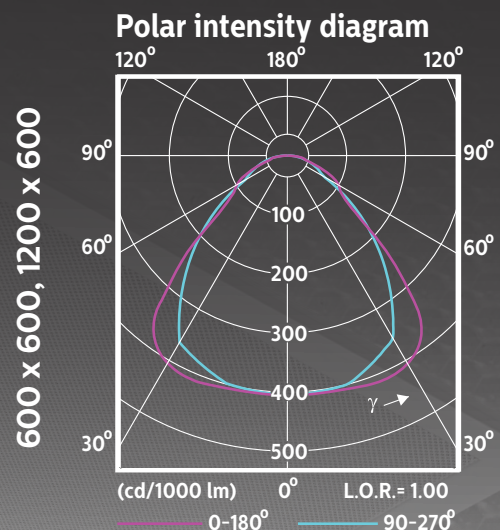

** Lumen output for 1,200x600 size. *** Exception of 6x3 (UGR 22)

Flicker free

Philips Office Elite Products utilise industry best LED drivers that deliver flicker¹ free performance and no stroboscopic effect².

¹ Additionally the Dali standard specifies 8 bit (256 discrete light levels) that can introduce the appearance of Flicker during transitions (dynamic dimming). Dimming performance is improved with Elite Luminaires by the addition of further bits totalling 32,000 (15bit). These interpolated dimming levels protect against flicker artefacts during light level transitions.

² In the absence of compulsory standards Philips Lighting opted to use the accepted test methods according to IEC TR 61547-1 [1] (Flicker) and IEC TR 61547-1 [5] (Stroboscopic Effect) with the following limits: PstLM $\leq$ 0.5 and SVM $\leq$ 1.

Polar intensity