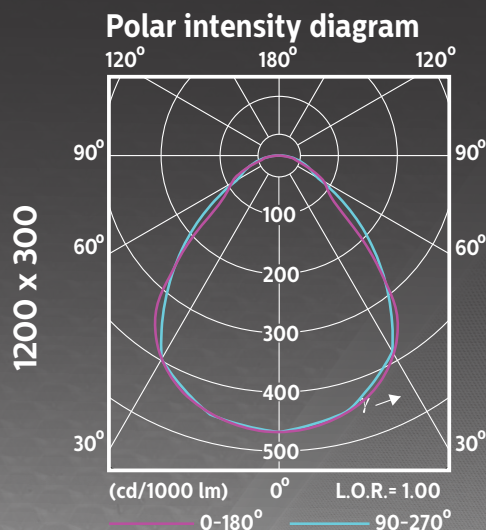

** Lumen output for 1,200x600 size. *** Exception of 6x3 (UGR 22)

Flicker free

Philips Office Elite Products utilise industry best LED drivers that deliver flicker¹ free performance and no stroboscopic effect².

¹ Additionally the Dali standard specifies 8 bit (256 discrete light levels) that can introduce the appearance of Flicker during transitions (dynamic dimming). Dimming performance is improved with Elite Luminaires by the addition of further bits totalling 32,000 (15bit). These interpolated dimming levels protect against flicker artefacts during light level transitions.

² In the absence of compulsory standards Philips Lighting opted to use the accepted test methods according to IEC TR 61547-1 [1] (Flicker) and IEC TR 61547-1 [5] (Stroboscopic Effect) with the following limits: PstLM $\leq$ 0.5 and SVM $\leq$ 1.

Polar intensity