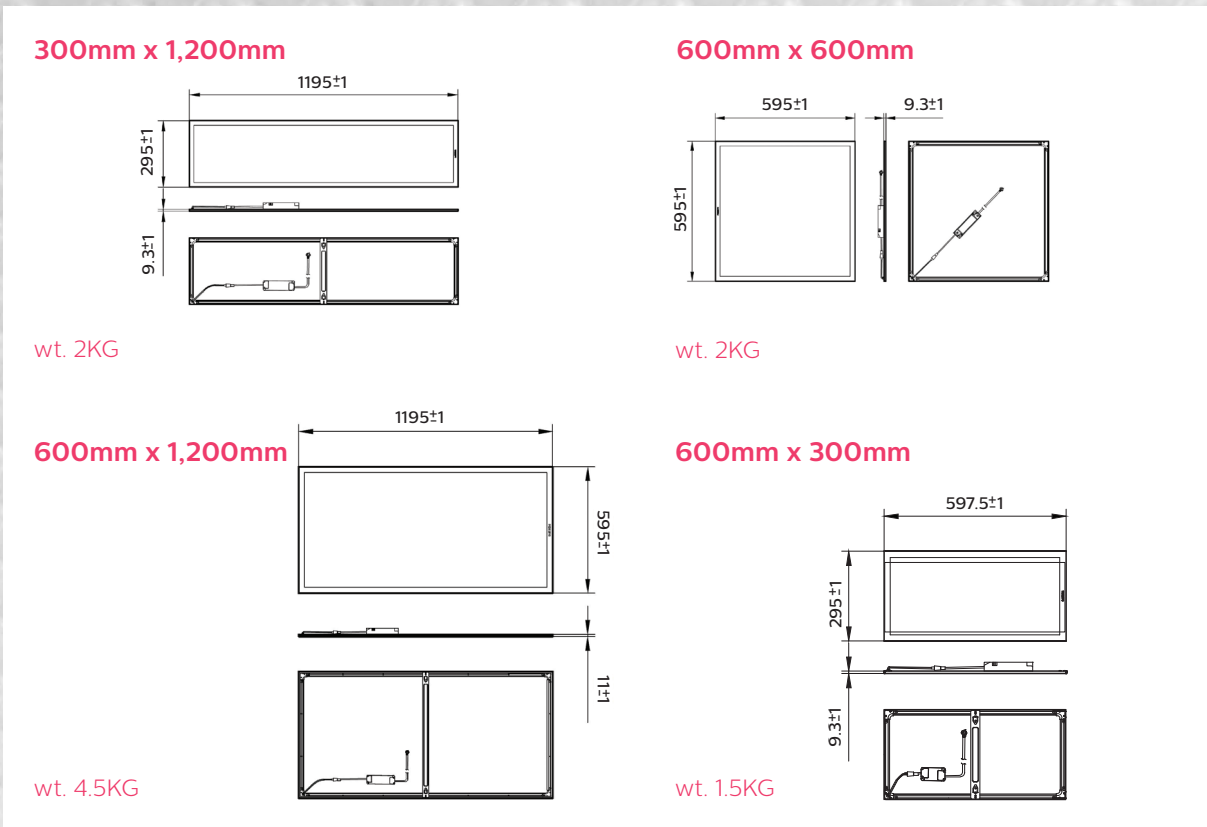

- Truly straightforward
- No restrictions on light points or building size
- Just add a gateway anytime and unlock more capabilities
- No need to change or swap sensors

Dimensions & Weights

Dimensions shown below are nominal measurements. Slight variations in dimensions may occur in production.