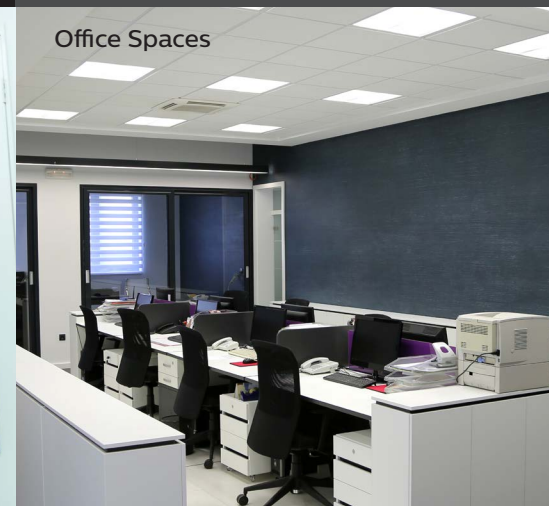

Office Spaces