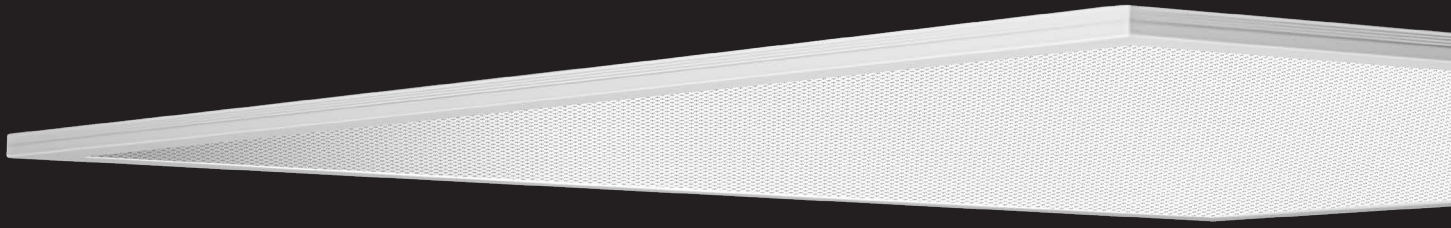

PHILIPS

Elite Panel

interact ready.

Future ready your
business with **smart**
office lighting

Professionals **count** on the **new Philips Elite Panel**

The Elite range is a comprehensive range of office compliant luminaires that meets the needs of today's strict office requirements.

CRI90, SDCM3 are standard with the Elite Panel and support designing for health and well-being as defined by the WELL Building Standard.

Lighting controls play an important part in providing complete office lighting solutions. Signify is able to offer both Wireless and Wired scalable solutions such as Dali and Zigbee connectivity. See page 4 for more information

Specifications

MODEL	ELITE PANEL (RC190X)					
Type	LED36	LED34	LED32	LED27	LED25	LED23
Power (PSD)	36W	36W	36W	28W	28W	28W
System Lumens	3600/**4000	3450/**3800	3150/**3600	2700lm	2500	2350
System Efficacy	100lm/W	95lm/W	90lm/W	95lm/W	90lm/W	85lm/W
Colour Temperature	4000K	3500K	3000K	4000K	3500K	3000K
Size (mm)	1,200 x 600, 1,200 x 300, 600 x 600			600 x 300		
Mounting	Recessed					
Input Voltage	220-240V					
Electrical Class	II					
Driver Type	PSD-Dali Adjustable, WIA-Wireless, SR-System Ready. Tunable White DALI 209 (DALI Type 8)					
Driver Lifetime	100,000hrs nominal					
Electrical Connection	1.5m pre-wired flex & plug (CAU) with plug in Driver					
Lumen Maintenance	85,000hrs @ L80 (based on TM21 calculation)					
SDCM	3					
CRI	CRI 90 / R9 \geq 50					
IP Rating	IP44/IP20 for Integrated sensor models.					
UGR Rating	UGR19***					
Material	Micro Prism front lens					
Finish	White (RAL 9003)					
Warranty	5 Years					