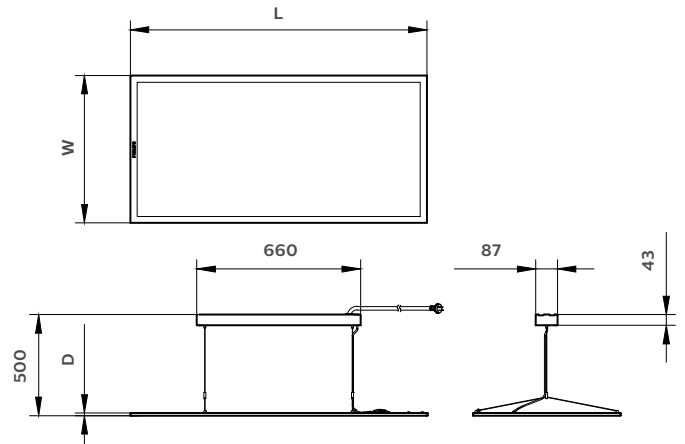

Dimensions

Recessed mounted

Order code	L (mm)	W (mm)	D (mm)
RC160V40430120P	1,195	295	9.3
RC160V40430120D	1,195	295	9.3
RC160X40S430120	1,195	295	9.3

Order code	L (mm)	W (mm)	D (mm)
RC160V40S46060P	595	595	9.3
RC160V40S46060D	595	595	9.3
RC160X40S46060	595	595	9.3

Order code	L (mm)	W (mm)	D (mm)
RC160V40460120P	1,195	595	11
RC160V60S46012P	1,195	595	11
RC160V40460120D	1,195	595	11

Suspended mounting

Order code	L (mm)	W (mm)	D (mm)
SP160P20S42012P	1,197	202	12.5

Order code	L (mm)	W (mm)	D (mm)
SP160P40S43012D	1,197	297	12.5

Order code	L (mm)	W (mm)	D (mm)
SP160P40S46060D	597	597	12.5

Order code	L (mm)	W (mm)	D (mm)
SP160P60S46012P	1,195	595	11
SP160P40S46012P	1,195	595	11

Dimensions shown above are nominal measurements. Slight variation in dimension may occur in production.