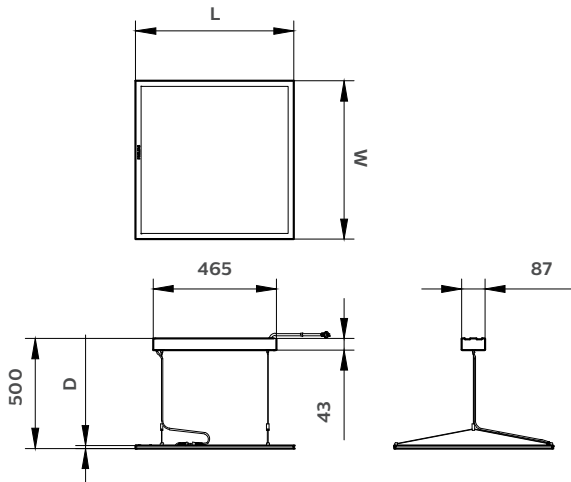

Dimensions

Recessed mounted

Order code	L (mm)	W (mm)	D (mm)
RC160V40430120P	1,195	295	9.3
RC160V40430120D	1,195	295	9.3
RC160X40S430120	1,195	295	9.3

Order code	L (mm)	W (mm)	D (mm)
RC160V40S46060P	595	595	9.3
RC160V40S46060D	595	595	9.3
RC160X40S46060	595	595	9.3

Order code	L (mm)	W (mm)	D (mm)
RC160V40460120P	1,195	595	11
RC160V60S46012P	1,195	595	11
RC160V40460120D	1,195	595	11

Suspended mounting

Order code	L (mm)	W (mm)	D (mm)
SP160P20S42012P	1,197	202	12.5

Order code	L (mm)	W (mm)	D (mm)
SP160P40S43012D	1,197	297	12.5

Order code	L (mm)	W (mm)	D (mm)
SP160P40S46060D	597	597	12.5

Order code	L (mm)	W (mm)	D (mm)
SP160P60S46012P	1,195	595	11
SP160P40S46012P	1,195	595	11

Dimensions shown above are nominal measurements. Slight variation in dimension may occur in production.