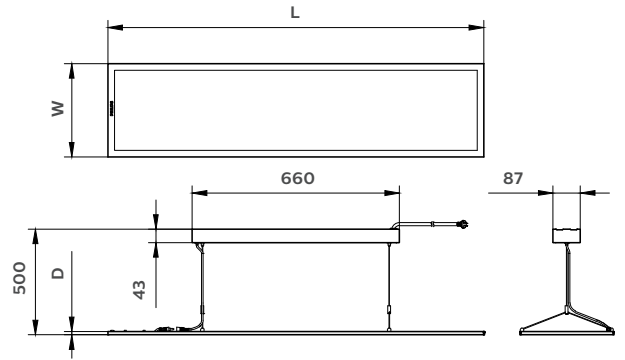

Dimensions

Recessed mounted

Order code	L (mm)	W (mm)	D (mm)
RC160V40430120P	1,195	295	9.3
RC160V40430120D	1,195	295	9.3
RC160X40S430120	1,195	295	9.3

Order code	L (mm)	W (mm)	D (mm)
RC160V40S46060P	595	595	9.3
RC160V40S46060D	595	595	9.3
RC160X40S46060	595	595	9.3

Order code	L (mm)	W (mm)	D (mm)
RC160V40460120P	1,195	595	11
RC160V60S46012P	1,195	595	11
RC160V40460120D	1,195	595	11

Suspended mounting

Order code	L (mm)	W (mm)	D (mm)
SP160P20S42012P	1,197	202	12.5

Order code	L (mm)	W (mm)	D (mm)
SP160P40S43012D	1,197	297	12.5

Order code	L (mm)	W (mm)	D (mm)
SP160P40S46060D	597	597	12.5

Order code	L (mm)	W (mm)	D (mm)
SP160P60S46012P	1,195	595	11
SP160P40S46012P	1,195	595	11

Dimensions shown above are nominal measurements. Slight variation in dimension may occur in production.