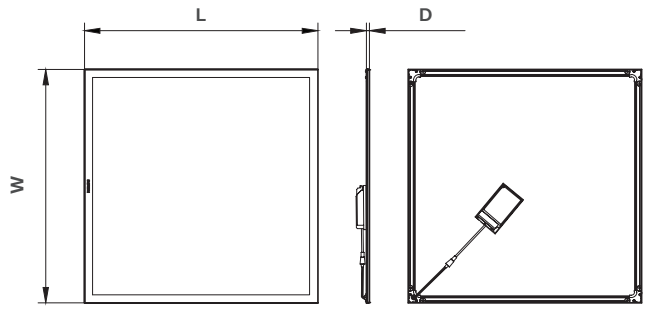

* When a new fitting reaches 70% of full potential

Polar intensity diagrams

W30L120

(CD / 1000lm, L.O.R = 1)

W60L60

(CD / 1000lm, L.O.R = 1)

W60L120

(CD / 1000lm, L.O.R = 1)

Dimensions

Recessed mounted

Order code	L (mm)	W (mm)	D (mm)
RC160V40430120P	1,195	295	9.3
RC160V40430120D	1,195	295	9.3
RC160X40S430120	1,195	295	9.3

Order code	L (mm)	W (mm)	D (mm)
RC160V40S46060P	595	595	9.3
RC160V40S46060D	595	595	9.3
RC160X40S46060	595	595	9.3

Order code	L (mm)	W (mm)	D (mm)
SP160P40S46060D	597	597	12.5

Order code	L (mm)	W (mm)	D (mm)
SP160P60S46012P	1,195	595	11
SP160P40S46012P	1,195	595	11

Dimensions shown above are nominal measurements. Slight variation in dimension may occur in production.