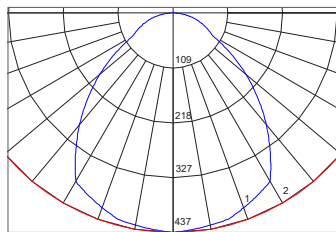

UGR19

Recessed and suspended versions

**50,000hrs life
5 years warranty**

Slim Side-lit technology

interact ready.

Applications

Technical specifications

Model	GreenPerform Panel RC160V, SP160P		
Type	LED20S	LED40S	LED60S
System lumen	2000lm	4000lm	6000lm
Power	20W	36W	55W
System efficacy	100–111lm/W		
Power factor	>0.9		
Type	Fixed output (PSU), DALI (PSD), Interact Pro		
Electrical class	Class II (double insulated)		
Input voltage	220V–240V, 50/60Hz		
CCT	4000K (NW) standard, 3000K (WW) and 6500K (CW) available to order		
CRI	>80		
SDCM	<4		
UGR	<UGR19		
Operating temperature	0°C – 40°C		
Lifetime (L70)*	50,000 hours		
IP rating	IP20		
Mounting type	Recessed		
Housing colour	White (RAL 9003)		
Cable	1.2m pre-wired AU flex & plug (CAU) with plug in driver		
Material	Diffuser: Polycarbonate (PC) Housing: Metal housing		

* When a new fitting reaches 70% of full potential

Polar intensity diagrams

W30L120

(CD / 1000lm, L.O.R = 1)

W60L60

(CD / 1000lm, L.O.R = 1)

W60L120

(CD / 1000lm, L.O.R = 1)

Order code	L (mm)	W (mm)	D (mm)
SP160P40S46060D	597	597	12.5

Order code	L (mm)	W (mm)	D (mm)
SP160P60S46012P	1,195	595	11
SP160P40S46012P	1,195	595	11

Dimensions shown above are nominal measurements. Slight variation in dimension may occur in production.