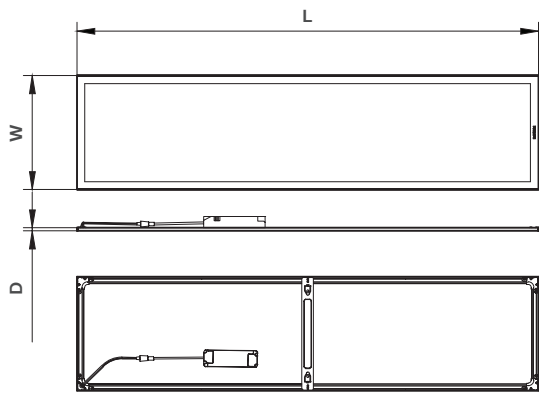

* When a new fitting reaches 70% of full potential

Polar intensity diagrams

W30L120

(CD / 1000lm, L.O.R = 1)

W60L60

(CD / 1000lm, L.O.R = 1)

W60L120

(CD / 1000lm, L.O.R = 1)

Dimensions

Recessed mounted

Order code	L (mm)	W (mm)	D (mm)
RC160V40430120P	1,195	295	9.3
RC160V40430120D	1,195	295	9.3
RC160X40S430120	1,195	295	9.3

Order code	L (mm)	W (mm)	D (mm)
RC160V40S46060P	595	595	9.3
RC160V40S46060D	595	595	9.3
RC160X40S46060	595	595	9.3

Order code	L (mm)	W (mm)	D (mm)
SP160P40S46060D	597	597	12.5

Order code	L (mm)	W (mm)	D (mm)
SP160P60S46012P	1,195	595	11
SP160P40S46012P	1,195	595	11

Dimensions shown above are nominal measurements. Slight variation in dimension may occur in production.