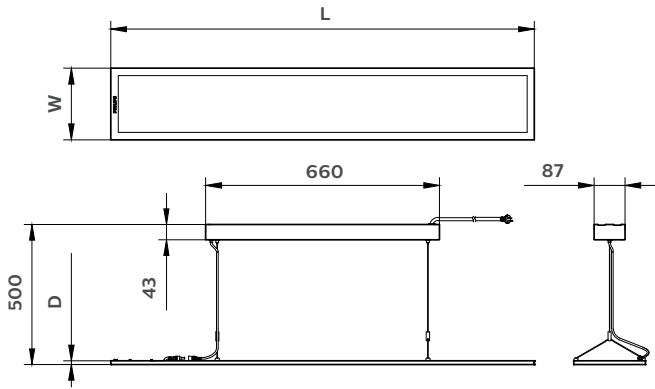

Dimensions

Recessed mounted

Order code	L (mm)	W (mm)	D (mm)
RC160V40430120P	1,195	295	9.3
RC160V40430120D	1,195	295	9.3
RC160X40S430120	1,195	295	9.3

Order code	L (mm)	W (mm)	D (mm)
RC160V40S46060P	595	595	9.3
RC160V40S46060D	595	595	9.3
RC160X40S46060	595	595	9.3

Order code	L (mm)	W (mm)	D (mm)
RC160V40460120P	1,195	595	11
RC160V60S46012P	1,195	595	11
RC160V40460120D	1,195	595	11

Suspended mounting

Order code	L (mm)	W (mm)	D (mm)
SP160P20S42012P	1,197	202	12.5

Order code	L (mm)	W (mm)	D (mm)
SP160P40S43012D	1,197	297	12.5

Order code	L (mm)	W (mm)	D (mm)
SP160P40S46060D	597	597	12.5

Order code	L (mm)	W (mm)	D (mm)
SP160P60S46012P	1,195	595	11
SP160P40S46012P	1,195	595	11

Dimensions shown above are nominal measurements. Slight variation in dimension may occur in production.