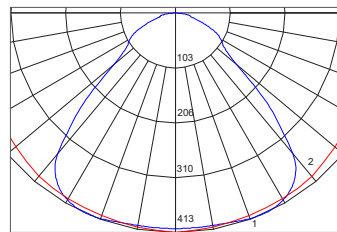

* When a new fitting reaches 70% of full potential

Polar intensity diagrams

W30L120

(CD / 1000lm, L.O.R = 1)

W60L60

(CD / 1000lm, L.O.R = 1)

W60L120

(CD / 1000lm, L.O.R = 1)

Dimensions

Recessed mounted

Order code	L (mm)	W (mm)	D (mm)
RC160V40430120P	1,195	295	9.3
RC160V40430120D	1,195	295	9.3
RC160X40S430120	1,195	295	9.3

Order code	L (mm)	W (mm)	D (mm)
RC160V40S46060P	595	595	9.3
RC160V40S46060D	595	595	9.3
RC160X40S46060	595	595	9.3

Order code	L (mm)	W (mm)	D (mm)
SP160P40S46060D	597	597	12.5

Order code	L (mm)	W (mm)	D (mm)
SP160P60S46012P	1,195	595	11
SP160P40S46012P	1,195	595	11

Dimensions shown above are nominal measurements. Slight variation in dimension may occur in production.