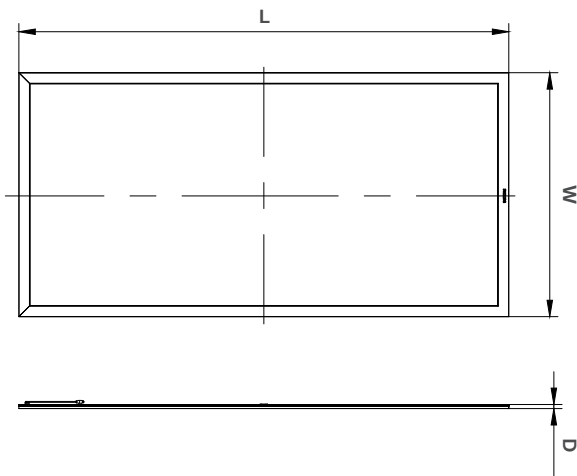

* When a new fitting reaches 70% of full potential

Polar intensity diagrams

W30L120

(CD / 1000lm, L.O.R = 1)

W60L60

(CD / 1000lm, L.O.R = 1)

W60L120

(CD / 1000lm, L.O.R = 1)

Dimensions

Recessed mounted

Order code	L (mm)	W (mm)	D (mm)
RC160V40430120P	1,195	295	9.3
RC160V40430120D	1,195	295	9.3
RC160X40S430120	1,195	295	9.3

Order code	L (mm)	W (mm)	D (mm)
RC160V40S46060P	595	595	9.3
RC160V40S46060D	595	595	9.3
RC160X40S46060	595	595	9.3

Order code	L (mm)	W (mm)	D (mm)
SP160P40S46060D	597	597	12.5

Order code	L (mm)	W (mm)	D (mm)
SP160P60S46012P	1,195	595	11
SP160P40S46012P	1,195	595	11

Dimensions shown above are nominal measurements. Slight variation in dimension may occur in production.