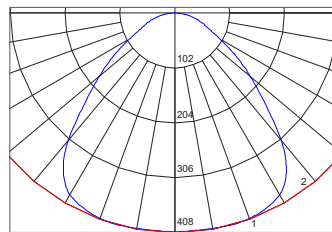

* When a new fitting reaches 70% of full potential

Polar intensity diagrams

W30L120

(CD / 1000lm, L.O.R = 1)

W60L60

(CD / 1000lm, L.O.R = 1)

W60L120

(CD / 1000lm, L.O.R = 1)

Order code	L (mm)	W (mm)	D (mm)
SP160P40S46060D	597	597	12.5

Order code	L (mm)	W (mm)	D (mm)
SP160P60S46012P	1,195	595	11
SP160P40S46012P	1,195	595	11

Dimensions shown above are nominal measurements. Slight variation in dimension may occur in production.