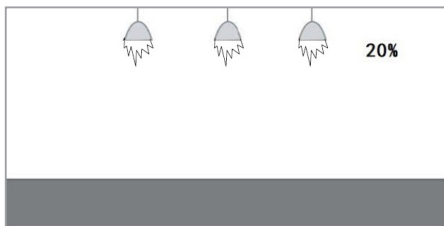

Sensor function

1. If there is no movement detected, the light remains at 20% of full lumen output.