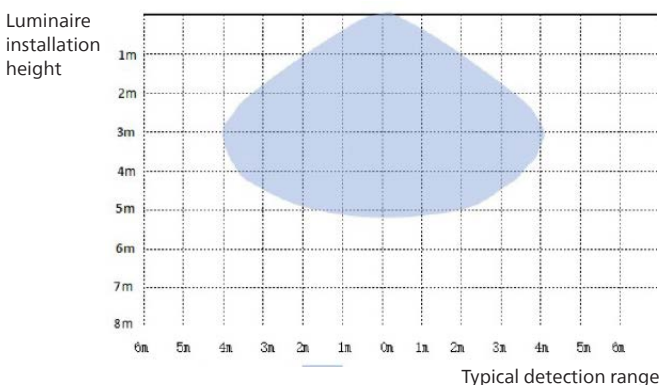

Sensor coverage patterns

Testing condition: people movement speed 0.5-1m/s

Typical detecting range: ■