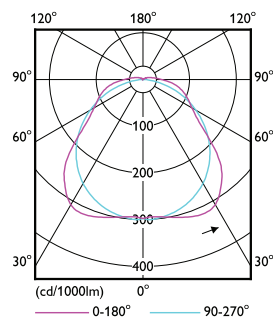

WT120C LED27S xxx L1200