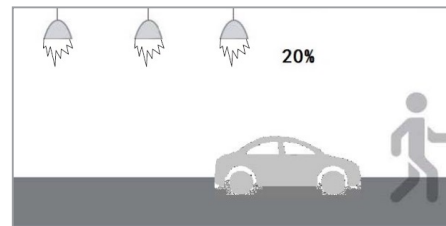

3. After hold-on time (1min), without any movement detection, the light dims down to 20% lumen output automatically.

Order placement information