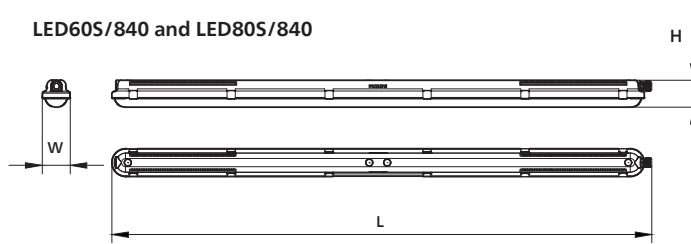

# Dimensions

LED27S/840 and LED40S/840

LED60S/840 and LED80S/840

Type	LED19S/840 xxx L600	LED27S/840 xxx L1200	LED40S/840 xxx L1200	LED60S/840 xxx L1500	LED80S/840 xxx L1500
Length (mm)	665	1,215	1,215	1,515	1,515
Width (mm)	80	80	80	80	80
Height (mm)	76	76	76	76	76
Weight (Kg)	0.8	1.4	1.4	1.7	1.7