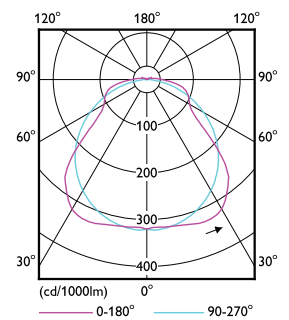

## Polar intensity diagrams\*

WT198C LED19S xxx L600

WT120C LED27S xxx L1200

WT120C LED40S xxx L1200

WT120C LED60S xxx L1500

WT198C LED80S xxx L1500

WT198X LEDxxS L1 S L1200

WT198X LEDxxS L1 S PCO L1200

# Dimensions

LED27S/840 and LED40S/840

LED60S/840 and LED80S/840

Type	LED19S/840 xxx L600	LED27S/840 xxx L1200	LED40S/840 xxx L1200	LED60S/840 xxx L1500	LED80S/840 xxx L1500
Length (mm)	665	1,215	1,215	1,515	1,515
Width (mm)	80	80	80	80	80
Height (mm)	76	76	76	76	76
Weight (Kg)	0.8	1.4	1.4	1.7	1.7