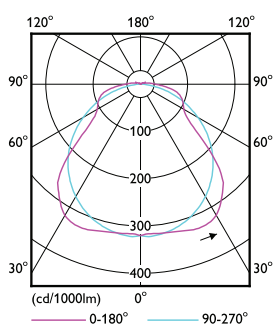

## Polar intensity diagrams\*

WT198C LED19S xxx L600

WT120C LED27S xxx L1200

WT120C LED40S xxx L1200

WT120C LED60S xxx L1500

WT198C LED80S xxx L1500

WT198X LEDxxS L1 S L1200

WT198X LEDxxS L1 S PCO L1200

# Dimensions

LED27S/840 and LED40S/840

LED60S/840 and LED80S/840

Type	LED19S/840 xxx L600	LED27S/840 xxx L1200	LED40S/840 xxx L1200	LED60S/840 xxx L1500	LED80S/840 xxx L1500
Length (mm)	665	1,215	1,215	1,515	1,515
Width (mm)	80	80	80	80	80
Height (mm)	76	76	76	76	76
Weight (Kg)	0.8	1.4	1.4	1.7	1.7