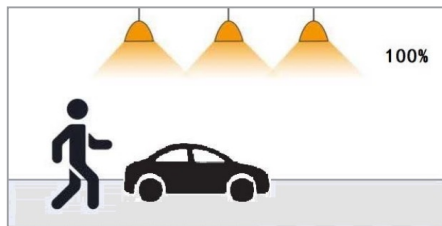

2. When motion is detected, the light dims up to 100% lumen output automatically.