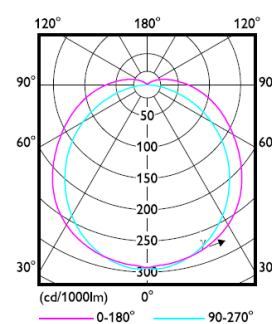

## Polar intensity diagrams\*

WT198C LED19S xxx L600

WT120C LED27S xxx L1200

WT120C LED40S xxx L1200

WT120C LED60S xxx L1500

WT198C LED80S xxx L1500

WT198X LEDxxS L1 S L1200

WT198X LEDxxS L1 S PCO L1200

# Dimensions

LED27S/840 and LED40S/840

LED60S/840 and LED80S/840

Type	LED19S/840 xxx L600	LED27S/840 xxx L1200	LED40S/840 xxx L1200	LED60S/840 xxx L1500	LED80S/840 xxx L1500
Length (mm)	665	1,215	1,215	1,515	1,515
Width (mm)	80	80	80	80	80
Height (mm)	76	76	76	76	76
Weight (Kg)	0.8	1.4	1.4	1.7	1.7