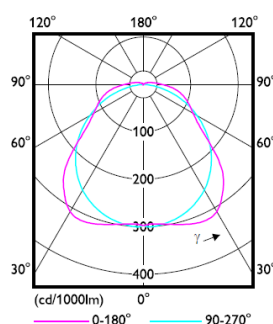

## Polar intensity diagrams\*

WT198C LED19S xxx L600

WT120C LED27S xxx L1200

WT120C LED40S xxx L1200

WT120C LED60S xxx L1500

WT198C LED80S xxx L1500

WT198X LEDxxS L1 S L1200

WT198X LEDxxS L1 S PCO L1200

# Dimensions

LED27S/840 and LED40S/840

LED60S/840 and LED80S/840

Type	LED19S/840 xxx L600	LED27S/840 xxx L1200	LED40S/840 xxx L1200	LED60S/840 xxx L1500	LED80S/840 xxx L1500
Length (mm)	665	1,215	1,215	1,515	1,515
Width (mm)	80	80	80	80	80
Height (mm)	76	76	76	76	76
Weight (Kg)	0.8	1.4	1.4	1.7	1.7