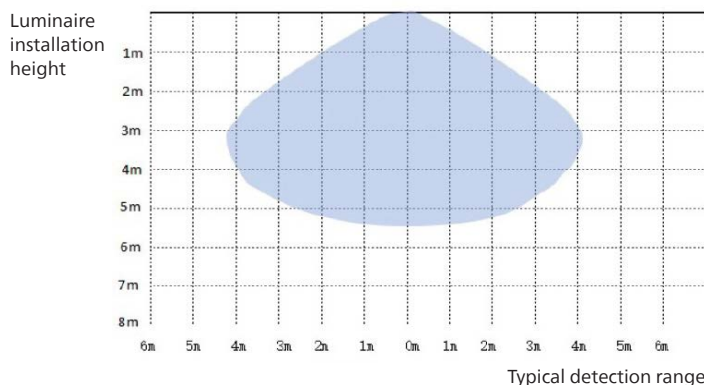

Testing condition: car movement speed 4km/hr

Typical detecting range: ■