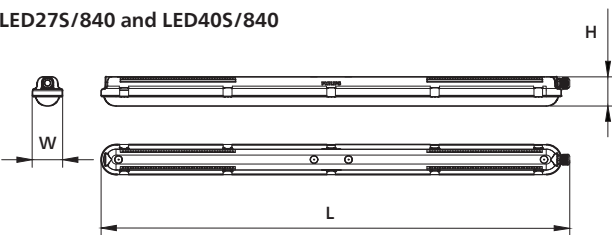

# Dimensions

LED27S/840 and LED40S/840

LED60S/840 and LED80S/840

Type	LED19S/840 xxx L600	LED27S/840 xxx L1200	LED40S/840 xxx L1200	LED60S/840 xxx L1500	LED80S/840 xxx L1500
Length (mm)	665	1,215	1,215	1,515	1,515
Width (mm)	80	80	80	80	80
Height (mm)	76	76	76	76	76
Weight (Kg)	0.8	1.4	1.4	1.7	1.7