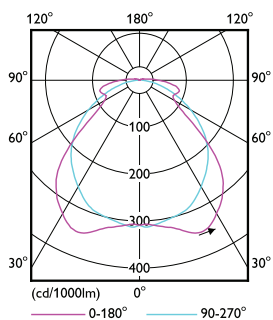

Technical specifications

Model	GreenPerform Waterproof Batten – WT198C / WT120C				
Type	LED19S/840 xxx L600	LED27S/840 xxx L1200	LED40S/840 xxx L1200	LED60S/840 xxx L1500	LED80S/840 xxx L1500
Absolute lumens (lm*)	1900lm (WB) / 1800lm (PCO)	2700lm (WB) / 2500lm (PCO)	4000 (WB) / 3700 (PCO)	6000 (WB) / 5700 (PCO)	8000 (WB) / 7500 (PCO)
System efficacy (lm/W)	119 - 140lm/W				
CCT (K)	4000 (Standard) / 6500 (ETO*)				
CRI	> 80				
SDCM	3				
Beam angle	Wide Beam				
IP / IK rating	IP65 / IK08				
Operating temperature	-25°C ~ +40°C (PSU)				
Lifetime	50,000hrs (L70B50 @ Ta 25°C)				
Input voltage	220 to 240 V				
Power factor	> 0.9				
Electrical class	Class I				
Driver	DALI (PSD), Interact Ready				
Mounting type	Surface mount or suspension				
Housing colour	Grey				
Material	Polycarbonate				

Polar intensity diagrams*

WT198C LED19S xxx L600