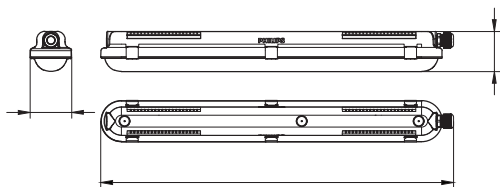

# Dimensions

LED27S/840 and LED40S/840

LED60S/840 and LED80S/840

Type	LED19S/840 xxx L600	LED27S/840 xxx L1200	LED40S/840 xxx L1200	LED60S/840 xxx L1500	LED80S/840 xxx L1500
Length (mm)	665	1,215	1,215	1,515	1,515
Width (mm)	80	80	80	80	80
Height (mm)	76	76	76	76	76
Weight (Kg)	0.8	1.4	1.4	1.7	1.7